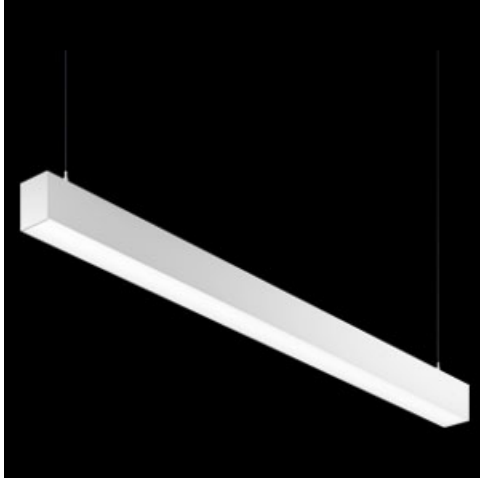

Product: X-LINE PRO COMPACT 6000 MICRO-PRM EDD 34 840 / L-1694MM

Index: 19.2117.2443.34

Description

Light fitting made out of aluminium profile. Simple luminaire construction (no mounting plates or LED plates). LEDs in the standard version are mounted by inserting them into the slot in the middle of the profile. Direct (down) light distribution. Available optical systems: PMMA opal diffuser (PLX), microprismatic PMMA (Micro-PRM). The luminaire is available in a single version. Available colors: anodized aluminum, black RAL 9005, white RAL 9016 or any color from the RAL palette on request. Gray, white or black polycarbonate end caps. Plastic plate (HIPS) masking the electronics compartment (only in luminaires with direct distribution). Possibility to use an aluminum snap-on aluminum cover and increase the IP rating to IP40. The use of luminaires typically for offices, public utility rooms, communication / common areas in multi-family buildings.

Mechanical data

Assembly	directly mounted to ceiling construction or surface mounted on slings using accessories
Material	aluminum
Color	RAL 9016 (white)
Diffuser	Micro-PRM (micro-prismatic diffuser PMMA)
Impact resistant	IK04
Dimensions [mm]	1694 x 60 x 72