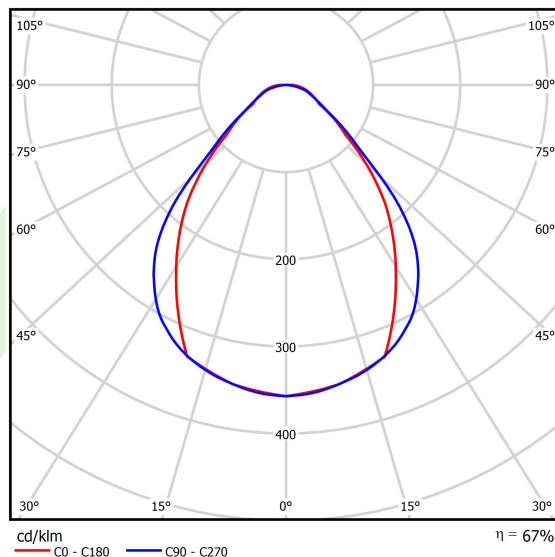

## Light and electrical data

Light source	<b>LED</b>
Luminous flux LED [lm]	<b>6687</b>
LED power [W]	<b>33,3</b>
Luminaire luminous flux [lm]	<b>4500,4</b>
Power of luminaire [W]	<b>37,8</b>
Luminaire's light efficiency [lm/W]	<b>119,1</b>
Color of the light [K]	<b>4000</b>
CRI	<b>&gt;80</b>
SDCM (LED sources)	<b>3</b>
Beam angle [°]	<b>(C0-C180) / (C90-C270) - 79,4° / 87,8°</b>
Photobiological risk class (IEC/EN 62471)	<b>RG0</b>
Protection against electric shock	<b>I</b>
Protection degree	<b>IP40</b>
Voltage	<b>220..240 V, 50..60 Hz</b>
Lifetime of LED sources [h]	<b>90000</b>
Lx/By	<b>L80/B10</b>
Operating temperature range [°C]	<b>5 ÷ 35</b>
Driver	<b>DIM DALI (EDD)</b>
Power factor cos φ	<b>&gt;0,95</b>
Circuit load capacity	<b>17 (B10), 28 (B16), 26 (C10), 41 (C16)</b>

## A graph of light