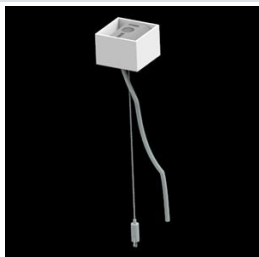

## Description

Light fitting made out of aluminium profile. Simple luminaire construction (no mounting plates or LED plates). LEDs in the standard version are mounted by inserting them into the slot in the middle of the profile. Direct (down) light distribution. Available optical systems: PMMA opal diffuser (PLX), microprismatic PMMA (Micro-PRM). The luminaire is available in a single version. Available colors: anodized aluminum, black RAL 9005, white RAL 9016 or any color from the RAL palette on request. Gray, white or black polycarbonate end caps. Plastic plate (HIPS) masking the electronics compartment (only in luminaires with direct distribution). Possibility to use an aluminum snap-on aluminum cover and increase the IP rating to IP40. The use of luminaires typically for offices, public utility rooms, communication / common areas in multi-family buildings.

**Mechanical data**

Assembly	directly mounted to ceiling construction or surface mounted on slings using accessories
Material	aluminum
Color	RAL 9016 (white)
Diffuser	Micro-PRM (micro-prismatic diffuser PMMA)
Impact resistant	IK04
Dimensions [mm]	1694 x 60 x 72

**A graph of light**

**Accessories**

Index 6E1-500KW341P-5

Name SUSPENSION NEW TYPE-A 34  
LENGHT 1,5M WIRE 5X 1-POINT

Index 19.3272.1205.00

Name SUSPENSION NEW TYPE-E  
LENGHT-1,5 METER WITHOUT  
WIRE 1-POINT