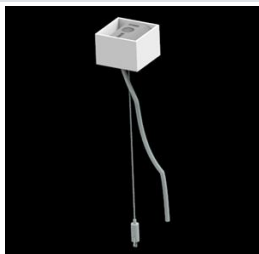

Accessories

Index 6E1-500KW341P-5

Name SUSPENSION NEW TYPE-A 34
LENGHT 1,5M WIRE 5X 1-POINT