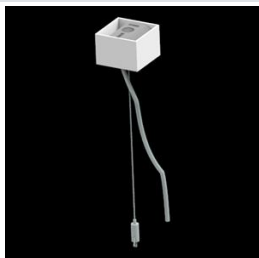

Accessories

Index 6E1-500KWAN1P-5

Name SUSPENSION NEW TYPE-A 24
LENGHT 1,5M WIRE 5X 1-POINT