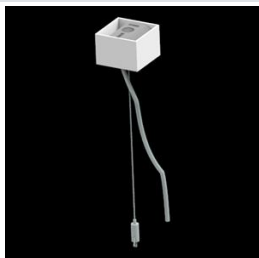

## Description

Light fitting made out of aluminium profile. Simple luminaire construction (no mounting plates or LED plates). LEDs in the standard version are mounted by inserting them into the slot in the middle of the profile. Direct (down) light distribution. Available optical systems: PMMA opal diffuser (PLX), microprismatic PMMA (Micro-PRM). The luminaire is available in a single version. Available colors: anodized aluminum, black RAL 9005, white RAL 9016 or any color from the RAL palette on request. Gray, white or black polycarbonate end caps. Plastic plate (HIPS) masking the electronics compartment (only in luminaires with direct distribution). Possibility to use an aluminum snap-on aluminum cover and increase the IP rating to IP40. The use of luminaires typically for offices, public utility rooms, communication / common areas in multi-family buildings.

**Mechanical data**

Assembly	directly mounted to ceiling construction or surface mounted on slings using accessories
Material	aluminum
Color	anodised aluminum
Diffuser	Micro-PRM (micro-prismatic diffuser PMMA)
Impact resistant	IK04
Weight [kg]	2,05
Dimensions [mm]	1694 x 60 x 72

**A graph of light**

**Accessories**

Index 6E1-500KWAN1P-5

Name SUSPENSION NEW TYPE-A 24  
LENGHT 1,5M WIRE 5X 1-POINT

Index 19.3272.1205.00

Name SUSPENSION NEW TYPE-E  
LENGHT-1,5 METER WITHOUT  
WIRE 1-POINT