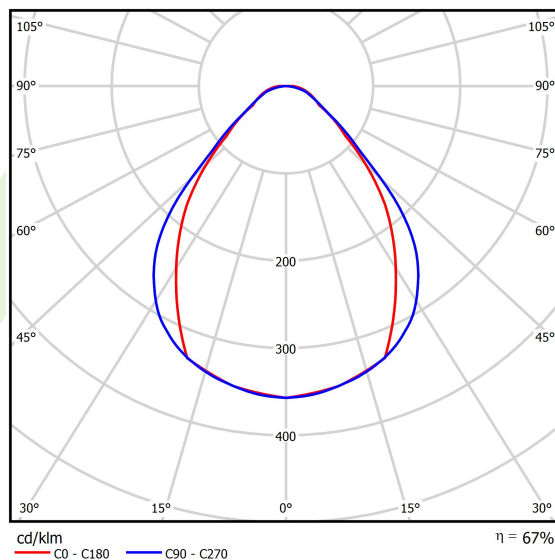

Mechanical data

Assembly	directly mounted to ceiling construction or surface mounted on slings using accessories
Material	aluminum
Color	anodised aluminum
Diffuser	Micro-PRM (micro-prismatic diffuser PMMA)
Impact resistant	IK04
Weight [kg]	2,05
Dimensions [mm]	1694 x 60 x 72

A graph of light