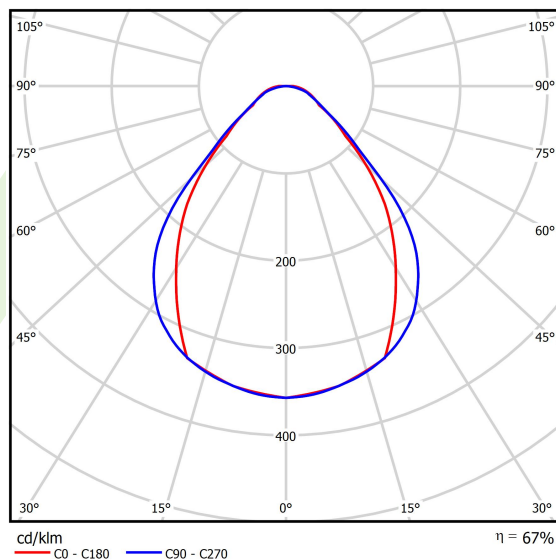

Mechanical data

Assembly	directly mounted to ceiling construction or surface mounted on slings using accessories
Material	aluminum
Color	anodised aluminum
Diffuser	Micro-PRM (micro-prismatic diffuser PMMA)
Impact resistant	IK04
Weight [kg]	2,05
Dimensions [mm]	1694 x 60 x 72

A graph of light