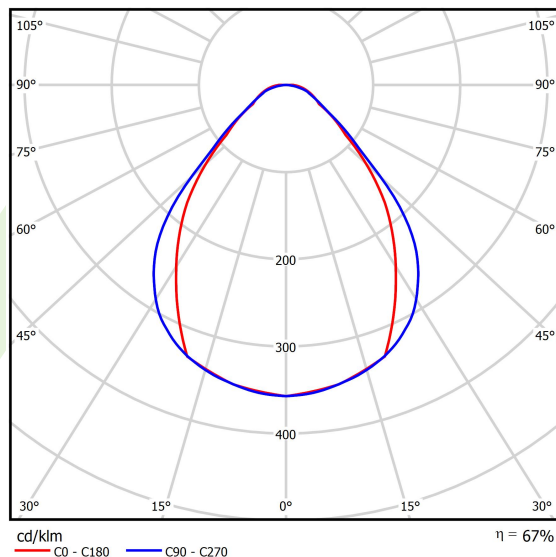

## Light and electrical data

Light source	<b>LED</b>
Luminous flux LED [lm]	<b>6687</b>
LED power [W]	<b>33,3</b>
Luminaire luminous flux [lm]	<b>4500,4</b>
Power of luminaire [W]	<b>37,8</b>
Luminaire's light efficiency [lm/W]	<b>119,1</b>
Color of the light [K]	<b>4000</b>
CRI	<b>&gt;80</b>
SDCM (LED sources)	<b>3</b>
Beam angle [°]	<b>(C0-C180) / (C90-C270) - 79,4° / 87,8°</b>
Photobiological risk class (IEC/EN 62471)	<b>RG0</b>
Protection against electric shock	<b>I</b>
Protection degree	<b>IP40</b>
Voltage	<b>220..240 V, 50..60 Hz</b>
Lifetime of LED sources [h]	<b>90000</b>
Lx/By	<b>L80/B10</b>
Operating temperature range [°C]	<b>5 ÷ 35</b>
Driver	<b>DIM DALI (EDD)</b>
Power factor cos φ	<b>&gt;0,95</b>
Circuit load capacity	<b>17 (B10), 28 (B16), 26 (C10), 41 (C16)</b>

## A graph of light