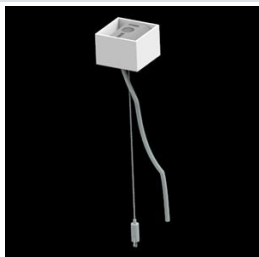

Accessories

Index 19.3272.0301.34

Name SUSPENSION NEW TYPE-A 34
LENGHT 1,5M WIRE 3X 1-POINT