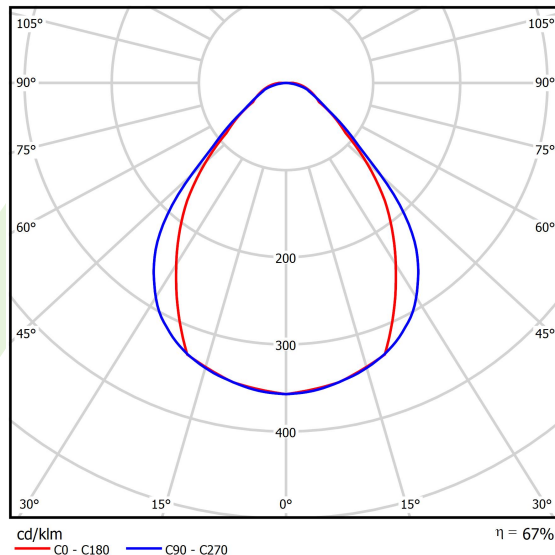

## Light and electrical data

Light source	<b>LED</b>
Luminous flux LED [lm]	<b>6687</b>
LED power [W]	<b>33,3</b>
Luminaire luminous flux [lm]	<b>4500,4</b>
Power of luminaire [W]	<b>37,8</b>
Luminaire's light efficiency [lm/W]	<b>119,1</b>
Color of the light [K]	<b>4000</b>
CRI	<b>&gt;80</b>
SDCM (LED sources)	<b>3</b>
Beam angle [°]	<b>(C0-C180) / (C90-C270) - 79,4° / 87,8°</b>
Photobiological risk class (IEC/EN 62471)	<b>RG0</b>
Protection against electric shock	<b>I</b>
Protection degree	<b>IP40</b>
Voltage	<b>220..240 V, 50..60 Hz</b>
Lifetime of LED sources [h]	<b>90000</b>
Lx/By	<b>L80/B10</b>
Operating temperature range [°C]	<b>5 ÷ 35</b>
Driver	<b>standard on/off (E)</b>
Power factor cos φ	<b>&gt;0,95</b>
Circuit load capacity	<b>25 (B10), 40 (B16), 39 (C10), 62 (C16)</b>

## A graph of light