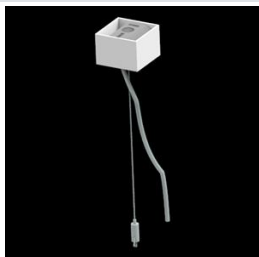

Product: X-LINE PRO COMPACT 6000 MICRO-PRM E 34 840 / L-1694MM

Index: 19.2117.2441.34

Description

Light fitting made out of aluminium profile. Simple luminaire construction (no mounting plates or LED plates). LEDs in the standard version are mounted by inserting them into the slot in the middle of the profile. Direct (down) light distribution. Available optical systems: PMMA opal diffuser (PLX), microprismatic PMMA (Micro-PRM). The luminaire is available in a single version. Available colors: anodized aluminum, black RAL 9005, white RAL 9016 or any color from the RAL palette on request. Gray, white or black polycarbonate end caps. Plastic plate (HIPS) masking the electronics compartment (only in luminaires with direct distribution). Possibility to use an aluminum snap-on aluminum cover and increase the IP rating to IP40. The use of luminaires typically for offices, public utility rooms, communication / common areas in multi-family buildings.

Mechanical data

Assembly	directly mounted to ceiling construction or surface mounted on slings using accessories
Material	aluminum
Color	RAL 9016 (white)
Diffuser	Micro-PRM (micro-prismatic diffuser PMMA)
Impact resistant	IK04
Dimensions [mm]	1694 x 60 x 72

A graph of light

Accessories

Index 19.3272.0301.34

Name SUSPENSION NEW TYPE-A 34
LENGHT 1,5M WIRE 3X 1-POINT

Index 19.3272.1205.00

Name SUSPENSION NEW TYPE-E
LENGHT-1,5 METER WITHOUT
WIRE 1-POINT

Index 19.2117.0007.34