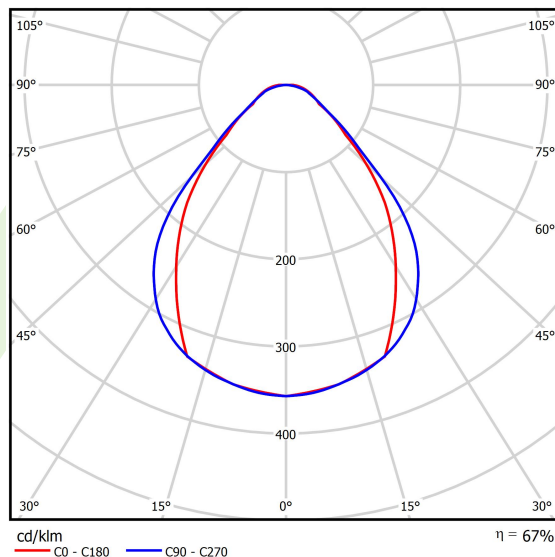

Mechanical data

Assembly	directly mounted to ceiling construction or surface mounted on slings using accessories
Material	aluminum
Color	RAL 9016 (white)
Diffuser	Micro-PRM (micro-prismatic diffuser PMMA)
Impact resistant	IK04
Dimensions [mm]	1694 x 60 x 72

A graph of light