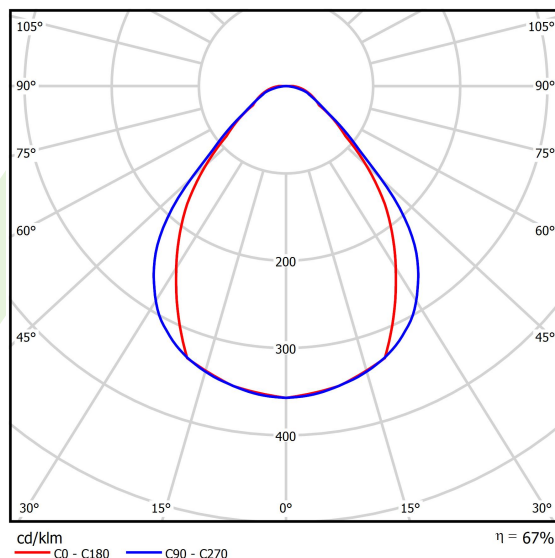

Mechanical data

Assembly	directly mounted to ceiling construction or surface mounted on slings using accessories
Material	aluminum
Color	anodised aluminum
Diffuser	Micro-PRM (micro-prismatic diffuser PMMA)
Impact resistant	IK04
Weight [kg]	2,05
Dimensions [mm]	1694 x 60 x 72

A graph of light