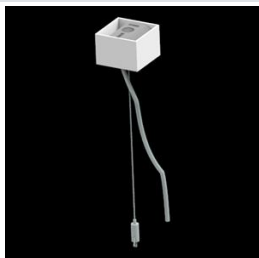

Product: X-LINE PRO COMPACT 6000 MICRO-PRM E 24 840 / L-1694MM

Index: 19.2117.2441.24

Description

Light fitting made out of aluminium profile. Simple luminaire construction (no mounting plates or LED plates). LEDs in the standard version are mounted by inserting them into the slot in the middle of the profile. Direct (down) light distribution. Available optical systems: PMMA opal diffuser (PLX), microprismatic PMMA (Micro-PRM). The luminaire is available in a single version. Available colors: anodized aluminum, black RAL 9005, white RAL 9016 or any color from the RAL palette on request. Gray, white or black polycarbonate end caps. Plastic plate (HIPS) masking the electronics compartment (only in luminaires with direct distribution). Possibility to use an aluminum snap-on aluminum cover and increase the IP rating to IP40. The use of luminaires typically for offices, public utility rooms, communication / common areas in multi-family buildings.

Mechanical data

Assembly	directly mounted to ceiling construction or surface mounted on slings using accessories
Material	aluminum
Color	anodised aluminum
Diffuser	Micro-PRM (micro-prismatic diffuser PMMA)
Impact resistant	IK04
Weight [kg]	2,05
Dimensions [mm]	1694 x 60 x 72

A graph of light

Accessories

Index 6E1-500KWAN1P-3

Name SUSPENSION NEW TYPE-A 24
LENGHT 1,5M WIRE 3X 1-POINT

Index 19.3272.1205.00

Name SUSPENSION NEW TYPE-E
LENGHT-1,5 METER WITHOUT
WIRE 1-POINT

Index 19.2117.0007.24