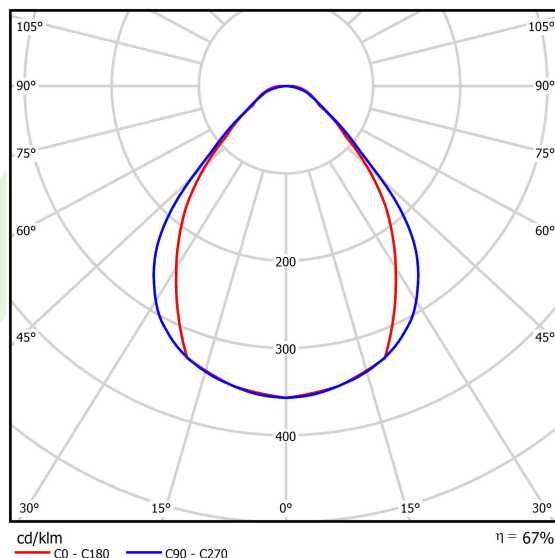

Mechanical data

Assembly	directly mounted to ceiling construction or surface mounted on slings using accessories
Material	aluminum
Color	RAL 9005 (black)
Diffuser	Micro-PRM (micro-prismatic diffuser PMMA)
Impact resistant	IK04
Weight [kg]	2,3
Dimensions [mm]	1694 x 60 x 72

A graph of light