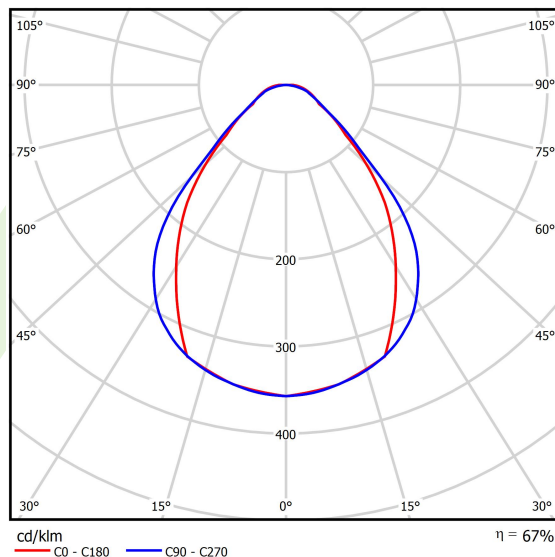

Mechanical data

Assembly	directly mounted to ceiling construction or surface mounted on slings using accessories
Material	aluminum
Color	RAL 9005 (black)
Diffuser	Micro-PRM (micro-prismatic diffuser PMMA)
Impact resistant	IK04
Dimensions [mm]	1694 x 60 x 72

A graph of light