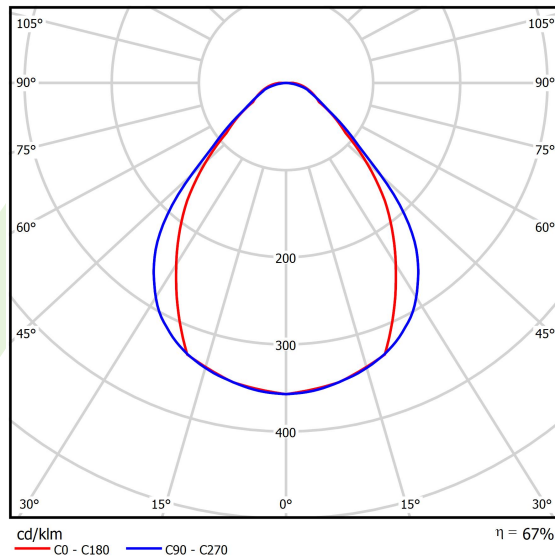

## Light and electrical data

Light source	<b>LED</b>
Luminous flux LED [lm]	<b>6687</b>
LED power [W]	<b>33,3</b>
Luminaire luminous flux [lm]	<b>4500,4</b>
Power of luminaire [W]	<b>37,8</b>
Luminaire's light efficiency [lm/W]	<b>119,1</b>
Color of the light [K]	<b>4000</b>
CRI	<b>&gt;80</b>
SDCM (LED sources)	<b>3</b>
Beam angle [°]	<b>(C0-C180) / (C90-C270) - 79,4° / 87,8°</b>
Photobiological risk class (IEC/EN 62471)	<b>RG0</b>
Protection against electric shock	<b>I</b>
Protection degree	<b>IP40</b>
Voltage	<b>220..240 V, 50..60 Hz</b>
Lifetime of LED sources [h]	<b>90000</b>
Lx/By	<b>L80/B10</b>
Operating temperature range [°C]	<b>5 ÷ 35</b>
Driver	<b>standard on/off (E)</b>
Power factor cos φ	<b>&gt;0,95</b>
Circuit load capacity	<b>25 (B10), 40 (B16), 39 (C10), 62 (C16)</b>

## A graph of light