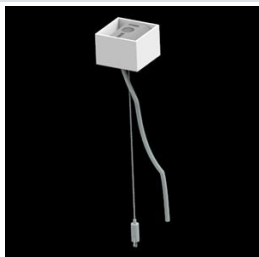

Product: X-LINE PRO COMPACT 6000 MICRO-PRM E 04 840 / L-1694MM

Index: 19.2117.2441.04

Description

Light fitting made out of aluminium profile. Simple luminaire construction (no mounting plates or LED plates). LEDs in the standard version are mounted by inserting them into the slot in the middle of the profile. Direct (down) light distribution. Available optical systems: PMMA opal diffuser (PLX), microprismatic PMMA (Micro-PRM). The luminaire is available in a single version. Available colors: anodized aluminum, black RAL 9005, white RAL 9016 or any color from the RAL palette on request. Gray, white or black polycarbonate end caps. Plastic plate (HIPS) masking the electronics compartment (only in luminaires with direct distribution). Possibility to use an aluminum snap-on aluminum cover and increase the IP rating to IP40. The use of luminaires typically for offices, public utility rooms, communication / common areas in multi-family buildings.

Mechanical data

Assembly	directly mounted to ceiling construction or surface mounted on slings using accessories
Material	aluminum
Color	RAL 9005 (black)
Diffuser	Micro-PRM (micro-prismatic diffuser PMMA)
Impact resistant	IK04
Dimensions [mm]	1694 x 60 x 72

A graph of light

Accessories

Index 6E1-500KW041P-3

Name SUSPENSION NEW TYPE-A 04
LENGHT 1,5M WIRE 3X 1-POINT

Index 19.3272.1205.00

Name SUSPENSION NEW TYPE-E
LENGHT-1,5 METER WITHOUT
WIRE 1-POINT

Index 19.2117.0007.04