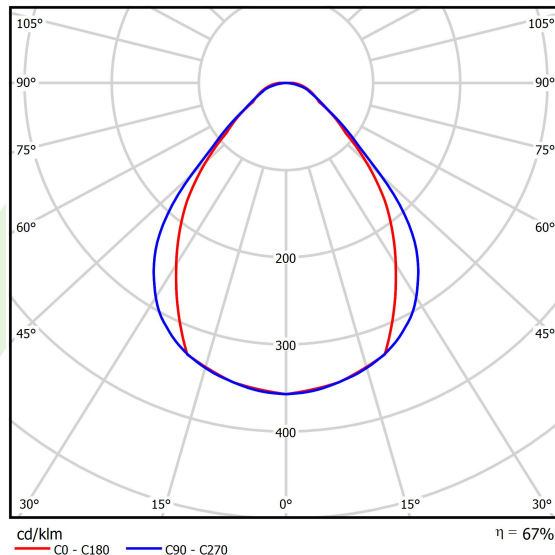

Mechanical data

Assembly	directly mounted to ceiling construction or surface mounted on slings using accessories
Material	aluminum
Color	RAL 9016 (white)
Diffuser	Micro-PRM (micro-prismatic diffuser PMMA)
Impact resistant	IK04
Dimensions [mm]	1694 x 60 x 72

A graph of light