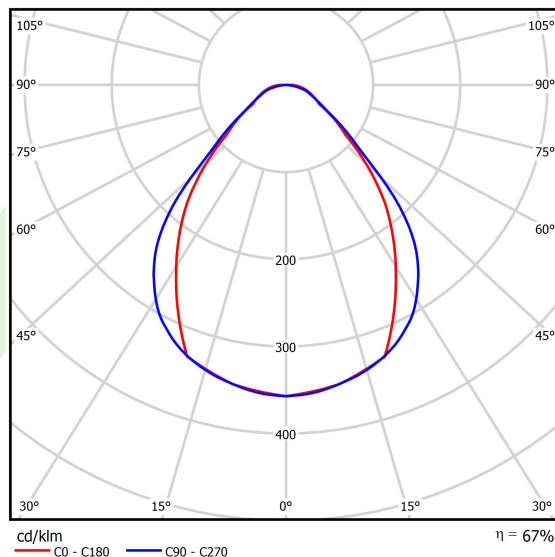

Mechanical data

Assembly	directly mounted to ceiling construction or surface mounted on slings using accessories
Material	aluminum
Color	anodised aluminum
Diffuser	Micro-PRM (micro-prismatic diffuser PMMA)
Impact resistant	IK04
Dimensions [mm]	1694 x 60 x 72

A graph of light