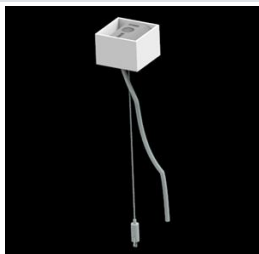

Product: X-LINE PRO COMPACT 6000 MICRO-PRM E 24 830 / L-1694MM

Index: 19.2117.2431.24

Description

Light fitting made out of aluminium profile. Simple luminaire construction (no mounting plates or LED plates). LEDs in the standard version are mounted by inserting them into the slot in the middle of the profile. Direct (down) light distribution. Available optical systems: PMMA opal diffuser (PLX), microprismatic PMMA (Micro-PRM). The luminaire is available in a single version. Available colors: anodized aluminum, black RAL 9005, white RAL 9016 or any color from the RAL palette on request. Gray, white or black polycarbonate end caps. Plastic plate (HIPS) masking the electronics compartment (only in luminaires with direct distribution). Possibility to use an aluminum snap-on aluminum cover and increase the IP rating to IP40. The use of luminaires typically for offices, public utility rooms, communication / common areas in multi-family buildings.

Mechanical data

Assembly	directly mounted to ceiling construction or surface mounted on slings using accessories
Material	aluminum
Color	anodised aluminum
Diffuser	Micro-PRM (micro-prismatic diffuser PMMA)
Impact resistant	IK04
Dimensions [mm]	1694 x 60 x 72

A graph of light

Accessories

Index 6E1-500KWAN1P-3

Name SUSPENSION NEW TYPE-A 24
LENGHT 1,5M WIRE 3X 1-POINT

Index 19.3272.1205.00

Name SUSPENSION NEW TYPE-E
LENGHT-1,5 METER WITHOUT
WIRE 1-POINT

Index 19.2117.0007.24