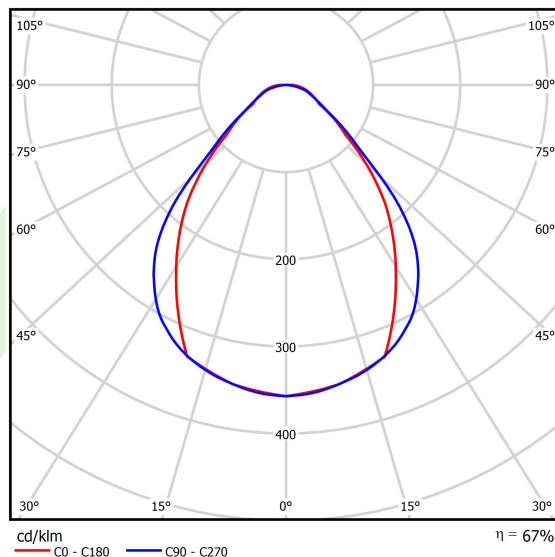

## Light and electrical data

Light source	<b>LED</b>
Luminous flux LED [lm]	<b>6420</b>
LED power [W]	<b>33,3</b>
Luminaire luminous flux [lm]	<b>4320,7</b>
Power of luminaire [W]	<b>37,8</b>
Luminaire's light efficiency [lm/W]	<b>114,3</b>
Color of the light [K]	<b>3000</b>
CRI	<b>&gt;80</b>
SDCM (LED sources)	<b>3</b>
Beam angle [°]	<b>(C0-C180) / (C90-C270) - 79,4° / 87,8°</b>
Photobiological risk class (IEC/EN 62471)	<b>RG0</b>
Protection against electric shock	<b>I</b>
Protection degree	<b>IP40</b>
Voltage	<b>220..240 V, 50..60 Hz</b>
Lifetime of LED sources [h]	<b>90000</b>
Lx/By	<b>L80/B10</b>
Operating temperature range [°C]	<b>5 ÷ 35</b>
Driver	<b>standard on/off (E)</b>
Power factor cos φ	<b>&gt;0,95</b>
Circuit load capacity	<b>25 (B10), 40 (B16), 39 (C10), 62 (C16)</b>

## A graph of light