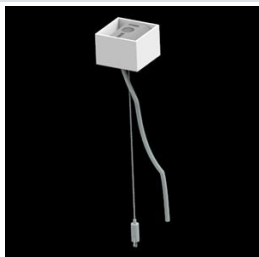

Product: X-LINE PRO COMPACT 6000 MICRO-PRM E 04 830 / L-1694MM

Index: 19.2117.2431.04

Description

Light fitting made out of aluminium profile. Simple luminaire construction (no mounting plates or LED plates). LEDs in the standard version are mounted by inserting them into the slot in the middle of the profile. Direct (down) light distribution. Available optical systems: PMMA opal diffuser (PLX), microprismatic PMMA (Micro-PRM). The luminaire is available in a single version. Available colors: anodized aluminum, black RAL 9005, white RAL 9016 or any color from the RAL palette on request. Gray, white or black polycarbonate end caps. Plastic plate (HIPS) masking the electronics compartment (only in luminaires with direct distribution). Possibility to use an aluminum snap-on aluminum cover and increase the IP rating to IP40. The use of luminaires typically for offices, public utility rooms, communication / common areas in multi-family buildings.

Mechanical data

Assembly	directly mounted to ceiling construction or surface mounted on slings using accessories
Material	aluminum
Color	RAL 9005 (black)
Diffuser	Micro-PRM (micro-prismatic diffuser PMMA)
Impact resistant	IK04
Dimensions [mm]	1694 x 60 x 72

A graph of light

Accessories

Index 6E1-500KW041P-3

Name SUSPENSION NEW TYPE-A 04
LENGHT 1,5M WIRE 3X 1-POINT

Index 19.3272.1205.00

Name SUSPENSION NEW TYPE-E
LENGHT-1,5 METER WITHOUT
WIRE 1-POINT

Index 19.2117.0007.04