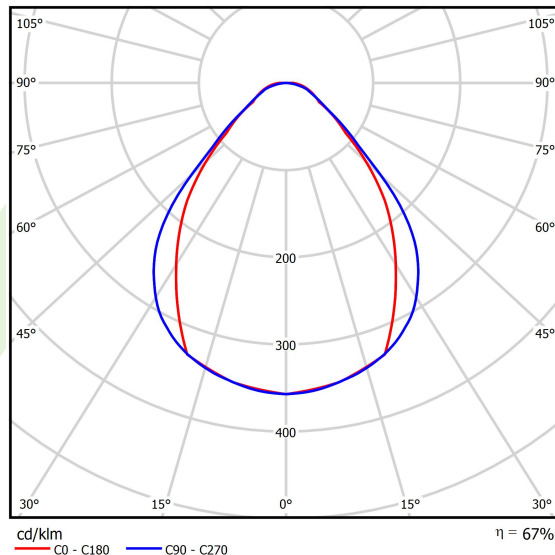

Mechanical data

Assembly	directly mounted to ceiling construction or surface mounted on slings using accessories
Material	aluminum
Color	RAL 9016 (white)
Diffuser	Micro-PRM (micro-prismatic diffuser PMMA)
Impact resistant	IK04
Dimensions [mm]	852 x 60 x 72

A graph of light