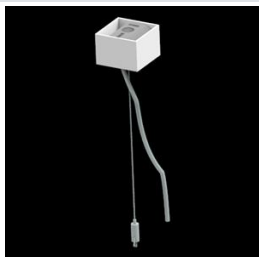

## Description

Light fitting made out of aluminium profile. Simple luminaire construction (no mounting plates or LED plates). LEDs in the standard version are mounted by inserting them into the slot in the middle of the profile. Direct (down) light distribution. Available optical systems: PMMA opal diffuser (PLX), microprismatic PMMA (Micro-PRM). The luminaire is available in a single version. Available colors: anodized aluminum, black RAL 9005, white RAL 9016 or any color from the RAL palette on request. Gray, white or black polycarbonate end caps. Plastic plate (HIPS) masking the electronics compartment (only in luminaires with direct distribution). Possibility to use an aluminum snap-on aluminum cover and increase the IP rating to IP40. The use of luminaires typically for offices, public utility rooms, communication / common areas in multi-family buildings.

**Mechanical data**

Assembly	directly mounted to ceiling construction or surface mounted on slings using accessories
Material	aluminum
Color	RAL 9016 (white)
Diffuser	Micro-PRM (micro-prismatic diffuser PMMA)
Impact resistant	IK04
Dimensions [mm]	852 x 60 x 72

**A graph of light**

**Accessories**

Index 6E1-500KW341P-5

Name SUSPENSION NEW TYPE-A 34  
LENGHT 1,5M WIRE 5X 1-POINT

Index 19.3272.1205.00

Name SUSPENSION NEW TYPE-E  
LENGHT-1,5 METER WITHOUT  
WIRE 1-POINT