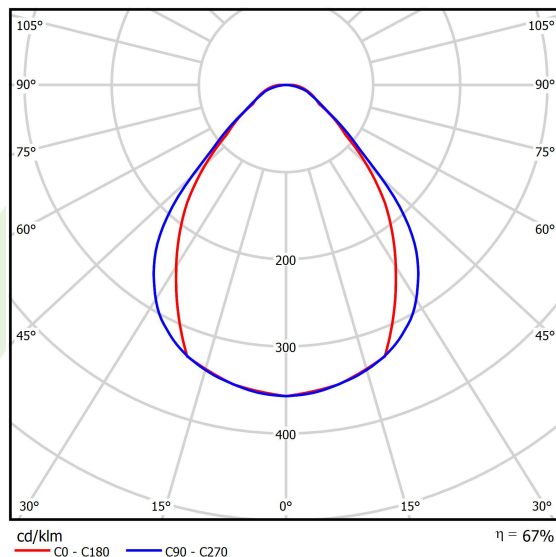

## Light and electrical data

Light source	<b>LED</b>
Luminous flux LED [lm]	<b>3343</b>
LED power [W]	<b>16,65</b>
Luminaire luminous flux [lm]	<b>2249,8</b>
Power of luminaire [W]	<b>18,9</b>
Luminaire's light efficiency [lm/W]	<b>119</b>
Color of the light [K]	<b>4000</b>
CRI	<b>&gt;80</b>
SDCM (LED sources)	<b>3</b>
Beam angle [°]	<b>(C0-C180) / (C90-C270) - 79,4° / 87,8°</b>
Photobiological risk class (IEC/EN 62471)	<b>RG0</b>
Protection against electric shock	<b>I</b>
Protection degree	<b>IP40</b>
Voltage	<b>220..240 V, 50..60 Hz</b>
Lifetime of LED sources [h]	<b>90000</b>
Lx/By	<b>L80/B10</b>
Operating temperature range [°C]	<b>5 ÷ 35</b>
Driver	<b>DIM DALI (EDD)</b>
Power factor cos φ	<b>&gt;0,95</b>
Circuit load capacity	<b>17 (B10), 28 (B16), 26 (C10), 41 (C16)</b>

## A graph of light