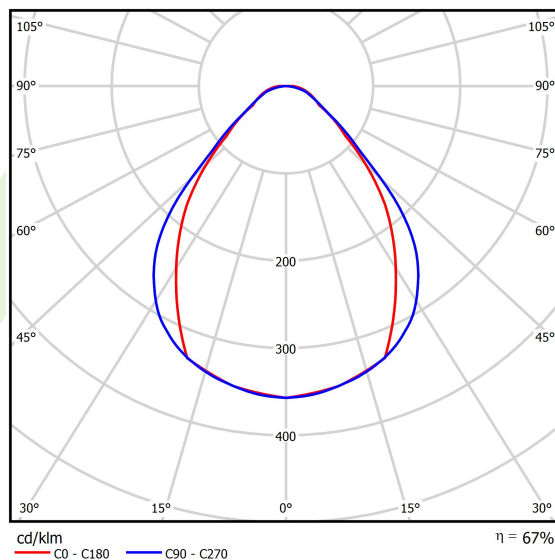

Mechanical data

Assembly	directly mounted to ceiling construction or surface mounted on slings using accessories
Material	aluminum
Color	anodised aluminum
Diffuser	Micro-PRM (micro-prismatic diffuser PMMA)
Impact resistant	IK04
Weight [kg]	2,05
Dimensions [mm]	852 x 60 x 72

A graph of light