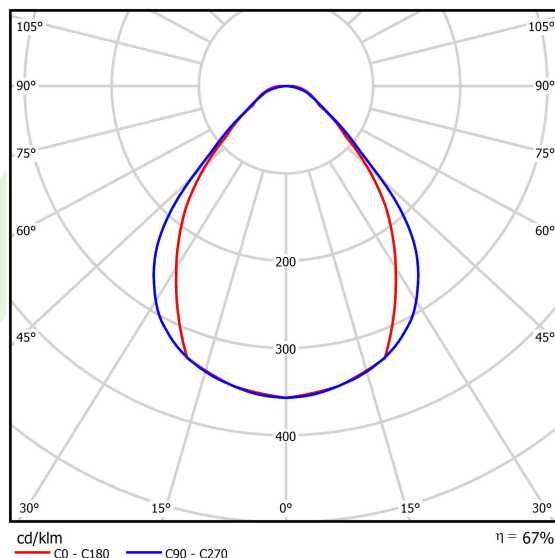

Mechanical data

Assembly	directly mounted to ceiling construction or surface mounted on slings using accessories
Material	aluminum
Color	anodised aluminum
Diffuser	Micro-PRM (micro-prismatic diffuser PMMA)
Impact resistant	IK04
Weight [kg]	2,05
Dimensions [mm]	852 x 60 x 72

A graph of light