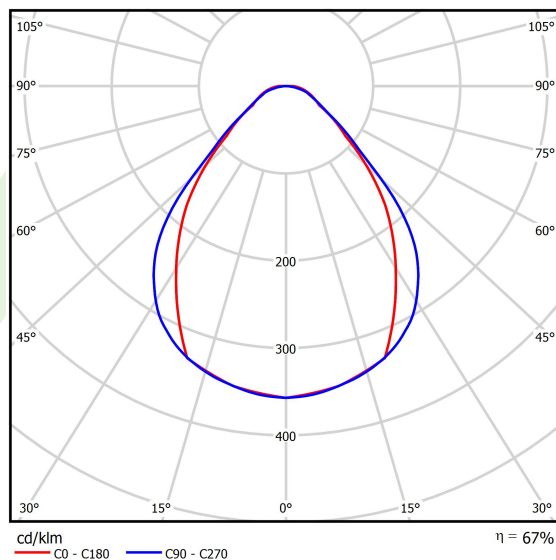

Mechanical data

Assembly	directly mounted to ceiling construction or surface mounted on slings using accessories
Material	aluminum
Color	anodised aluminum
Diffuser	Micro-PRM (micro-prismatic diffuser PMMA)
Impact resistant	IK04
Weight [kg]	2,05
Dimensions [mm]	852 x 60 x 72

A graph of light