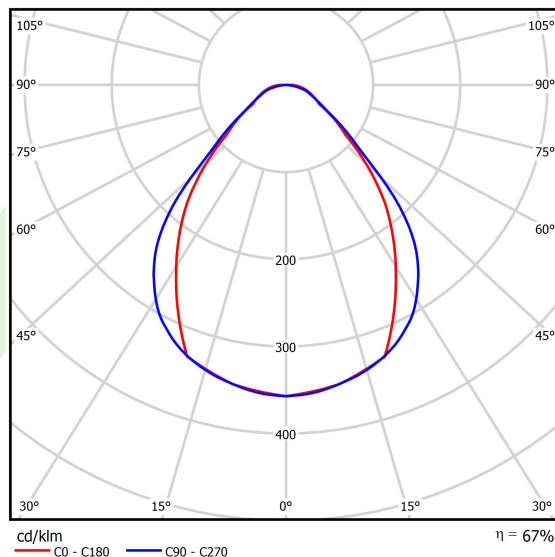

## Light and electrical data

Light source	<b>LED</b>
Luminous flux LED [lm]	<b>3343</b>
LED power [W]	<b>16,65</b>
Luminaire luminous flux [lm]	<b>2249,8</b>
Power of luminaire [W]	<b>18,9</b>
Luminaire's light efficiency [lm/W]	<b>119</b>
Color of the light [K]	<b>4000</b>
CRI	<b>&gt;80</b>
SDCM (LED sources)	<b>3</b>
Beam angle [°]	<b>(C0-C180) / (C90-C270) - 79,4° / 87,8°</b>
Photobiological risk class (IEC/EN 62471)	<b>RG0</b>
Protection against electric shock	<b>I</b>
Protection degree	<b>IP40</b>
Voltage	<b>220..240 V, 50..60 Hz</b>
Lifetime of LED sources [h]	<b>90000</b>
Lx/By	<b>L80/B10</b>
Operating temperature range [°C]	<b>5 ÷ 35</b>
Driver	<b>DIM DALI (EDD)</b>
Power factor cos φ	<b>&gt;0,95</b>
Circuit load capacity	<b>17 (B10), 28 (B16), 26 (C10), 41 (C16)</b>

## A graph of light