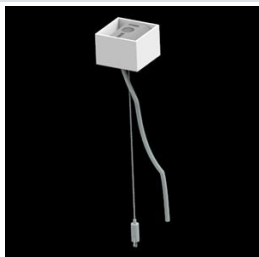

Product: X-LINE PRO COMPACT 3000 MICRO-PRM EDD 04 840 / L-852MM

Index: 19.2117.2243.04

Description

Light fitting made out of aluminium profile. Simple luminaire construction (no mounting plates or LED plates). LEDs in the standard version are mounted by inserting them into the slot in the middle of the profile. Direct (down) light distribution. Available optical systems: PMMA opal diffuser (PLX), microprismatic PMMA (Micro-PRM). The luminaire is available in a single version. Available colors: anodized aluminum, black RAL 9005, white RAL 9016 or any color from the RAL palette on request. Gray, white or black polycarbonate end caps. Plastic plate (HIPS) masking the electronics compartment (only in luminaires with direct distribution). Possibility to use an aluminum snap-on aluminum cover and increase the IP rating to IP40. The use of luminaires typically for offices, public utility rooms, communication / common areas in multi-family buildings.

Mechanical data

Assembly	directly mounted to ceiling construction or surface mounted on slings using accessories
Material	aluminum
Color	RAL 9005 (black)
Diffuser	Micro-PRM (micro-prismatic diffuser PMMA)
Impact resistant	IK04
Dimensions [mm]	852 x 60 x 72

A graph of light

Accessories

Index 6E1-500KW041P-5

Name SUSPENSION NEW TYPE-A 04
LENGHT 1,5M WIRE 5X 1-POINT

Index 19.3272.1205.00

Name SUSPENSION NEW TYPE-E
LENGHT-1,5 METER WITHOUT
WIRE 1-POINT

Index 19.2117.0007.04