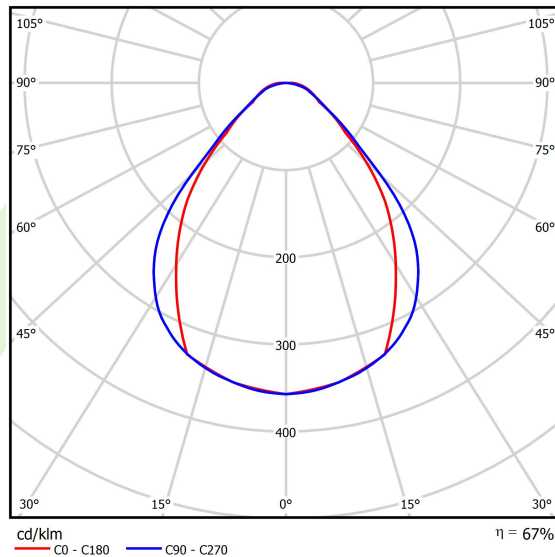

## Light and electrical data

Light source	<b>LED</b>
Luminous flux LED [lm]	<b>3343</b>
LED power [W]	<b>16,65</b>
Luminaire luminous flux [lm]	<b>2249,8</b>
Power of luminaire [W]	<b>18,9</b>
Luminaire's light efficiency [lm/W]	<b>119</b>
Color of the light [K]	<b>4000</b>
CRI	<b>&gt;80</b>
SDCM (LED sources)	<b>3</b>
Beam angle [°]	<b>(C0-C180) / (C90-C270) - 79,4° / 87,8°</b>
Photobiological risk class (IEC/EN 62471)	<b>RG0</b>
Protection against electric shock	<b>I</b>
Protection degree	<b>IP40</b>
Voltage	<b>220..240 V, 50..60 Hz</b>
Lifetime of LED sources [h]	<b>90000</b>
Lx/By	<b>L80/B10</b>
Operating temperature range [°C]	<b>5 ÷ 35</b>
Driver	<b>DIM DALI (EDD)</b>
Power factor cos φ	<b>&gt;0,95</b>
Circuit load capacity	<b>17 (B10), 28 (B16), 26 (C10), 41 (C16)</b>

## A graph of light