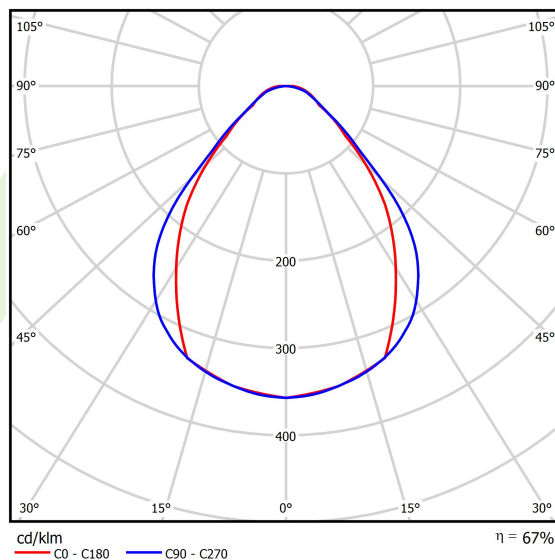

Mechanical data

Assembly	directly mounted to ceiling construction or surface mounted on slings using accessories
Material	aluminum
Color	RAL 9016 (white)
Diffuser	Micro-PRM (micro-prismatic diffuser PMMA)
Impact resistant	IK04
Weight [kg]	1,35
Dimensions [mm]	852 x 60 x 72

A graph of light