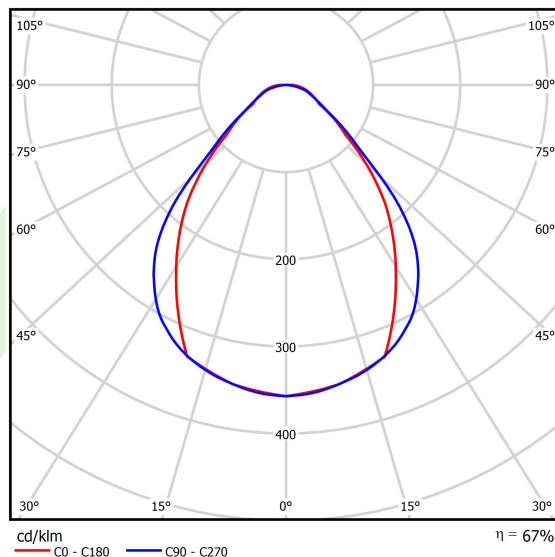

Mechanical data

Assembly	directly mounted to ceiling construction or surface mounted on slings using accessories
Material	aluminum
Color	RAL 9016 (white)
Diffuser	Micro-PRM (micro-prismatic diffuser PMMA)
Impact resistant	IK04
Dimensions [mm]	852 x 60 x 72

A graph of light