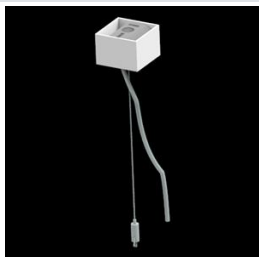

Product: X-LINE PRO COMPACT 3000 MICRO-PRM E 04 840 / L-852MM

Index: 19.2117.2241.04

Description

Light fitting made out of aluminium profile. Simple luminaire construction (no mounting plates or LED plates). LEDs in the standard version are mounted by inserting them into the slot in the middle of the profile. Direct (down) light distribution. Available optical systems: PMMA opal diffuser (PLX), microprismatic PMMA (Micro-PRM). The luminaire is available in a single version. Available colors: anodized aluminum, black RAL 9005, white RAL 9016 or any color from the RAL palette on request. Gray, white or black polycarbonate end caps. Plastic plate (HIPS) masking the electronics compartment (only in luminaires with direct distribution). Possibility to use an aluminum snap-on aluminum cover and increase the IP rating to IP40. The use of luminaires typically for offices, public utility rooms, communication / common areas in multi-family buildings.

Mechanical data

Assembly	directly mounted to ceiling construction or surface mounted on slings using accessories
Material	aluminum
Color	RAL 9005 (black)
Diffuser	Micro-PRM (micro-prismatic diffuser PMMA)
Impact resistant	IK04
Dimensions [mm]	852 x 60 x 72

A graph of light

Accessories

Index 6E1-500KW041P-3

Name SUSPENSION NEW TYPE-A 04
LENGHT 1,5M WIRE 3X 1-POINT

Index 19.3272.1205.00

Name SUSPENSION NEW TYPE-E
LENGHT-1,5 METER WITHOUT
WIRE 1-POINT

Index 19.2117.0007.04