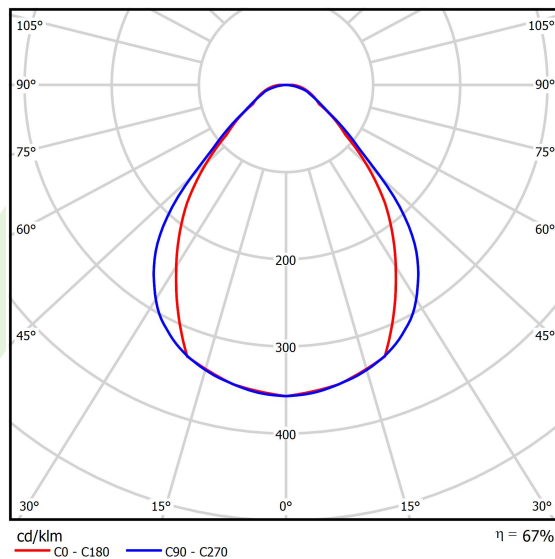

Mechanical data

Assembly	directly mounted to ceiling construction or surface mounted on slings using accessories
Material	aluminum
Color	anodised aluminum
Diffuser	Micro-PRM (micro-prismatic diffuser PMMA)
Impact resistant	IK04
Dimensions [mm]	852 x 60 x 72

A graph of light