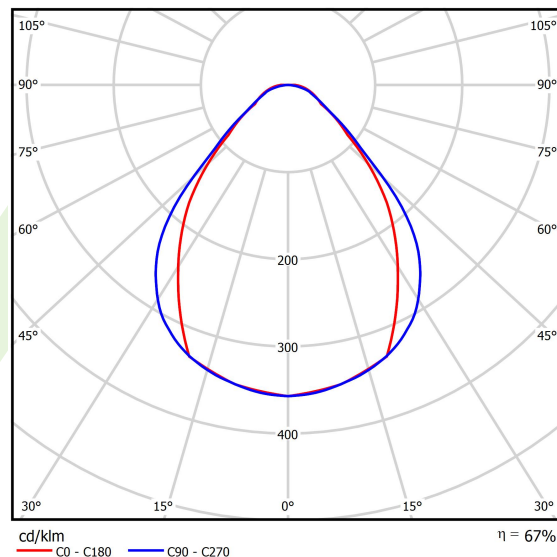

## Light and electrical data

Light source	<b>LED</b>
Luminous flux LED [lm]	<b>3210</b>
LED power [W]	<b>16,65</b>
Luminaire luminous flux [lm]	<b>2160,3</b>
Power of luminaire [W]	<b>18,9</b>
Luminaire's light efficiency [lm/W]	<b>114,3</b>
Color of the light [K]	<b>3000</b>
CRI	<b>&gt;80</b>
SDCM (LED sources)	<b>3</b>
Beam angle [°]	<b>(C0-C180) / (C90-C270) - 79,4° / 87,8°</b>
Photobiological risk class (IEC/EN 62471)	<b>RG0</b>
Protection against electric shock	<b>I</b>
Protection degree	<b>IP40</b>
Voltage	<b>220..240 V, 50..60 Hz</b>
Lifetime of LED sources [h]	<b>90000</b>
Lx/By	<b>L80/B10</b>
Operating temperature range [°C]	<b>5 ÷ 35</b>
Driver	<b>DIM DALI (EDD)</b>
Power factor cos φ	<b>&gt;0,95</b>
Circuit load capacity	<b>17 (B10), 28 (B16), 26 (C10), 41 (C16)</b>

## A graph of light