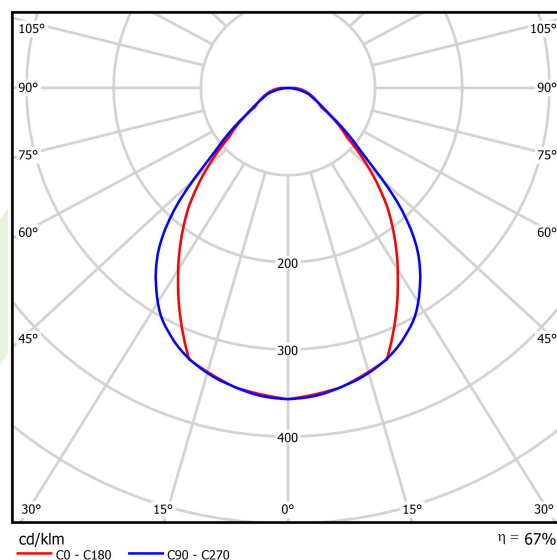

Mechanical data

Assembly	directly mounted to ceiling construction or surface mounted on slings using accessories
Material	aluminum
Color	RAL 9016 (white)
Diffuser	Micro-PRM (micro-prismatic diffuser PMMA)
Impact resistant	IK04
Dimensions [mm]	852 x 60 x 72

A graph of light