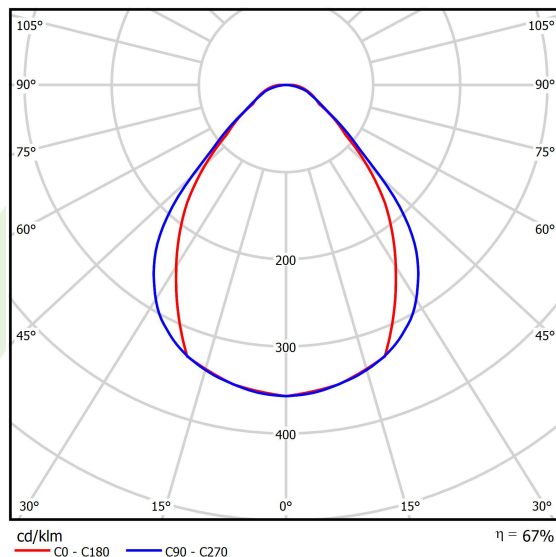

Mechanical data

Assembly	directly mounted to ceiling construction or surface mounted on slings using accessories
Material	aluminum
Color	anodised aluminum
Diffuser	Micro-PRM (micro-prismatic diffuser PMMA)
Impact resistant	IK04
Dimensions [mm]	852 x 60 x 72

A graph of light