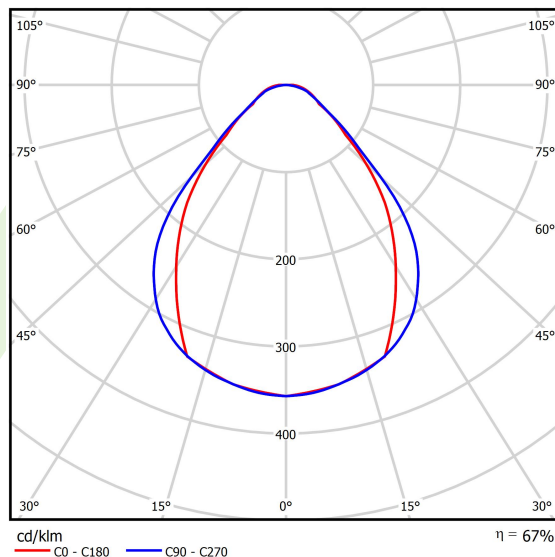

Mechanical data

Assembly	directly mounted to ceiling construction or surface mounted on slings using accessories
Material	aluminum
Color	anodised aluminum
Diffuser	Micro-PRM (micro-prismatic diffuser PMMA)
Impact resistant	IK04
Dimensions [mm]	852 x 60 x 72

A graph of light