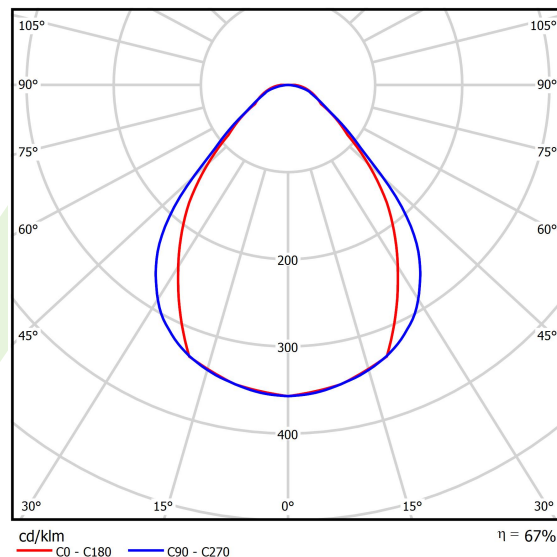

Mechanical data

Assembly	directly mounted to ceiling construction or surface mounted on slings using accessories
Material	aluminum
Color	RAL 9005 (black)
Diffuser	Micro-PRM (micro-prismatic diffuser PMMA)
Impact resistant	IK04
Dimensions [mm]	852 x 60 x 72

A graph of light