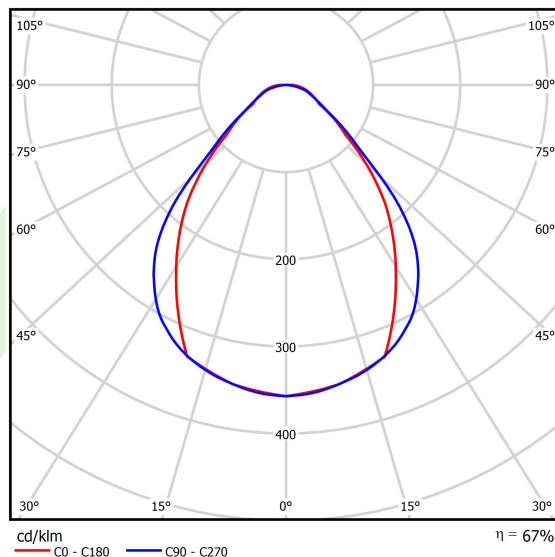

Mechanical data

Assembly	directly mounted to ceiling construction or surface mounted on slings using accessories
Material	aluminum
Color	RAL 9005 (black)
Diffuser	Micro-PRM (micro-prismatic diffuser PMMA)
Impact resistant	IK04
Dimensions [mm]	852 x 60 x 72

A graph of light