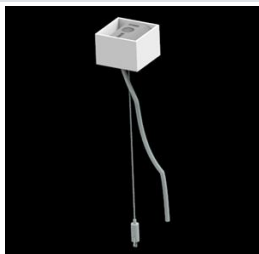

Product: X-LINE PRO COMPACT 3000 MICRO-PRM E 04 830 / L-852MM

Index: 19.2117.2231.04

Description

Light fitting made out of aluminium profile. Simple luminaire construction (no mounting plates or LED plates). LEDs in the standard version are mounted by inserting them into the slot in the middle of the profile. Direct (down) light distribution. Available optical systems: PMMA opal diffuser (PLX), microprismatic PMMA (Micro-PRM). The luminaire is available in a single version. Available colors: anodized aluminum, black RAL 9005, white RAL 9016 or any color from the RAL palette on request. Gray, white or black polycarbonate end caps. Plastic plate (HIPS) masking the electronics compartment (only in luminaires with direct distribution). Possibility to use an aluminum snap-on aluminum cover and increase the IP rating to IP40. The use of luminaires typically for offices, public utility rooms, communication / common areas in multi-family buildings.

Mechanical data

Assembly	directly mounted to ceiling construction or surface mounted on slings using accessories
Material	aluminum
Color	RAL 9005 (black)
Diffuser	Micro-PRM (micro-prismatic diffuser PMMA)
Impact resistant	IK04
Dimensions [mm]	852 x 60 x 72

A graph of light

Accessories

Index 6E1-500KW041P-3

Name SUSPENSION NEW TYPE-A 04
LENGHT 1,5M WIRE 3X 1-POINT

Index 19.3272.1205.00

Name SUSPENSION NEW TYPE-E
LENGHT-1,5 METER WITHOUT
WIRE 1-POINT

Index 19.2117.0007.04