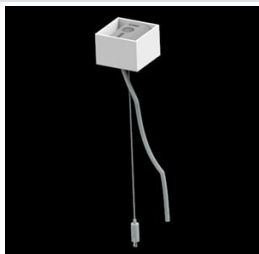

Product: X-LINE PRO COMPACT 8000 PLX E 34 840 / L-2254MM

Index: 19.2117.1541.34

Description

Light fitting made out of aluminium profile. Simple luminaire construction (no mounting plates or LED plates). LEDs in the standard version are mounted by inserting them into the slot in the middle of the profile. Direct (down) light distribution. Available optical systems: PMMA opal diffuser (PLX), microprismatic PMMA (Micro-PRM). The luminaire is available in a single version. Available colors: anodized aluminum, black RAL 9005, white RAL 9016 or any color from the RAL palette on request. Gray, white or black polycarbonate end caps. Plastic plate (HIPS) masking the electronics compartment (only in luminaires with direct distribution). Possibility to use an aluminum snap-on aluminum cover and increase the IP rating to IP40. The use of luminaires typically for offices, public utility rooms, communication / common areas in multi-family buildings.

Mechanical data

Assembly	directly mounted to ceiling construction or surface mounted on slings using accessories
Material	aluminum
Color	RAL 9016 (white)
Diffuser	PLX (PMMA opal)
Impact resistant	IK04
Dimensions [mm]	2254 x 60 x 72

A graph of light

Accessories

Index 19.3272.0301.34

Name SUSPENSION NEW TYPE-A 34
LENGHT 1,5M WIRE 3X 1-POINT

Index 19.3272.1205.00

Name SUSPENSION NEW TYPE-E
LENGHT-1,5 METER WITHOUT
WIRE 1-POINT

Index 19.2117.0007.34