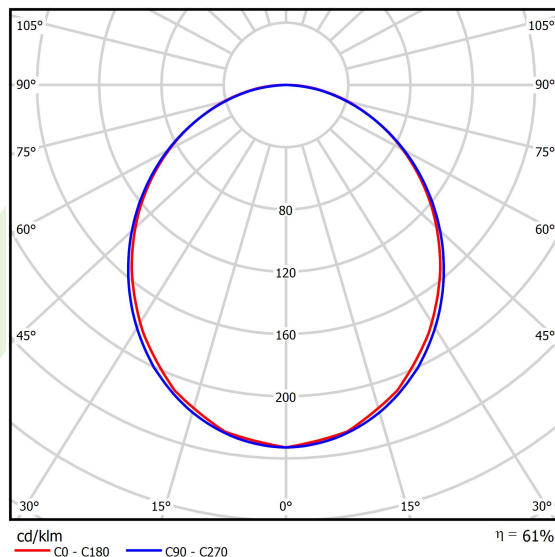

Mechanical data

Assembly	directly mounted to ceiling construction or surface mounted on slings using accessories
Material	aluminum
Color	RAL 9016 (white)
Diffuser	PLX (PMMA opal)
Impact resistant	IK04
Dimensions [mm]	2254 x 60 x 72

A graph of light