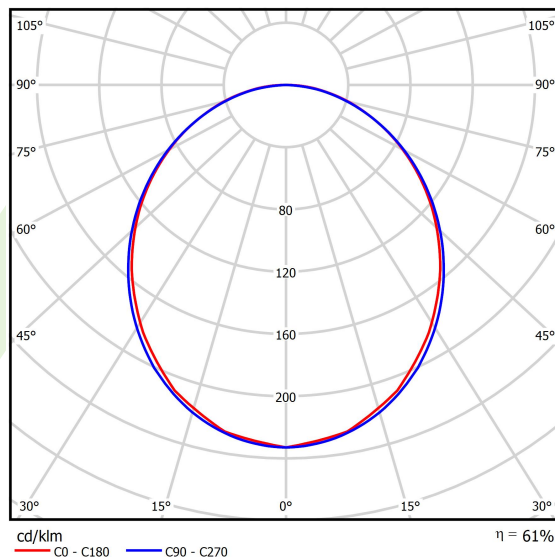

## Light and electrical data

Light source	<b>LED</b>
Luminous flux LED [lm]	<b>8560</b>
LED power [W]	<b>44,4</b>
Luminaire luminous flux [lm]	<b>5230,2</b>
Power of luminaire [W]	<b>50,5</b>
Luminaire's light efficiency [lm/W]	<b>103,6</b>
Color of the light [K]	<b>3000</b>
CRI	<b>&gt;80</b>
SDCM (LED sources)	<b>3</b>
Beam angle [°]	<b>(C0-C180) / (C90-C270) - 103,4° / 104,8°</b>
Photobiological risk class (IEC/EN 62471)	<b>RG0</b>
Protection against electric shock	<b>I</b>
Protection degree	<b>IP40</b>
Voltage	<b>220..240 V, 50..60 Hz</b>
Lifetime of LED sources [h]	<b>90000</b>
Lx/By	<b>L80/B10</b>
Operating temperature range [°C]	<b>5 ÷ 35</b>
Driver	<b>DIM DALI (EDD)</b>
Power factor cos φ	<b>&gt;0,95</b>
Circuit load capacity	<b>14 (B10), 23 (B16), 22 (C10), 35 (C16)</b>

## A graph of light