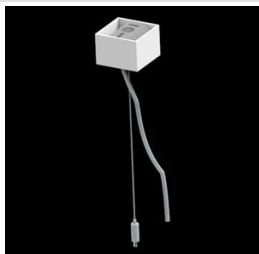

Product: X-LINE PRO COMPACT 8000 PLX EDD 04 830 / L-2254MM

Index: 19.2117.1533.04

Description

Light fitting made out of aluminium profile. Simple luminaire construction (no mounting plates or LED plates). LEDs in the standard version are mounted by inserting them into the slot in the middle of the profile. Direct (down) light distribution. Available optical systems: PMMA opal diffuser (PLX), microprismatic PMMA (Micro-PRM). The luminaire is available in a single version. Available colors: anodized aluminum, black RAL 9005, white RAL 9016 or any color from the RAL palette on request. Gray, white or black polycarbonate end caps. Plastic plate (HIPS) masking the electronics compartment (only in luminaires with direct distribution). Possibility to use an aluminum snap-on aluminum cover and increase the IP rating to IP40. The use of luminaires typically for offices, public utility rooms, communication / common areas in multi-family buildings.

Mechanical data

Assembly	directly mounted to ceiling construction or surface mounted on slings using accessories
Material	aluminum
Color	RAL 9005 (black)
Diffuser	PLX (PMMA opal)
Impact resistant	IK04
Dimensions [mm]	2254 x 60 x 72

A graph of light

Accessories

Index 6E1-500KW041P-5

Name SUSPENSION NEW TYPE-A 04
LENGHT 1,5M WIRE 5X 1-POINT

Index 19.3272.1205.00

Name SUSPENSION NEW TYPE-E
LENGHT-1,5 METER WITHOUT
WIRE 1-POINT

Index 19.2117.0007.04