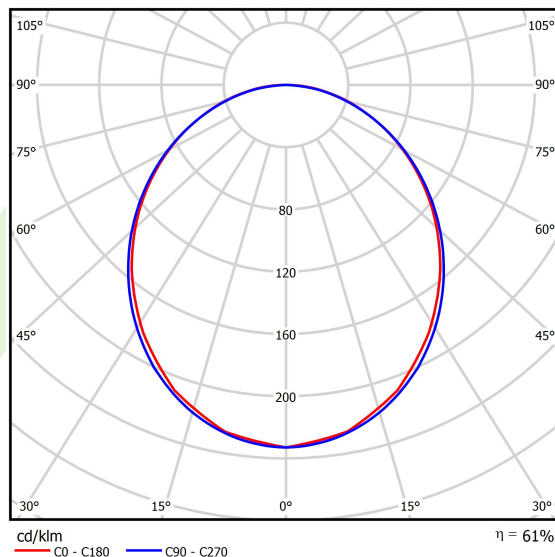

Mechanical data

Assembly	directly mounted to ceiling construction or surface mounted on slings using accessories
Material	aluminum
Color	RAL 9005 (black)
Diffuser	PLX (PMMA opal)
Impact resistant	IK04
Dimensions [mm]	2254 x 60 x 72

A graph of light