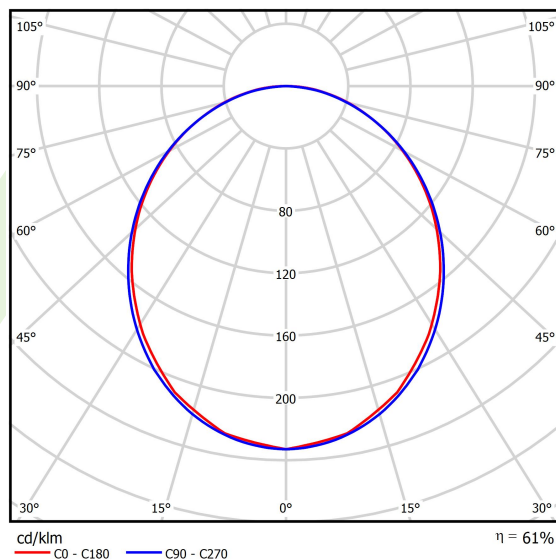

Mechanical data

Assembly	directly mounted to ceiling construction or surface mounted on slings using accessories
Material	aluminum
Color	RAL 9016 (white)
Diffuser	PLX (PMMA opal)
Impact resistant	IK04
Weight [kg]	2,1
Dimensions [mm]	1694 x 60 x 72

A graph of light