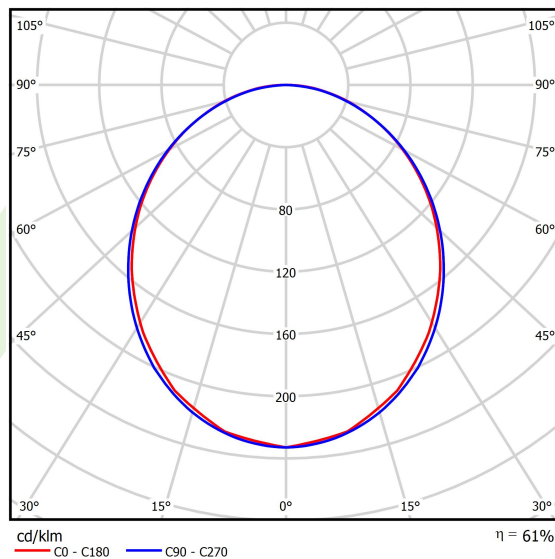

Mechanical data

Assembly	directly mounted to ceiling construction or surface mounted on slings using accessories
Material	aluminum
Color	RAL 9016 (white)
Diffuser	PLX (PMMA opal)
Impact resistant	IK04
Dimensions [mm]	1694 x 60 x 72

A graph of light