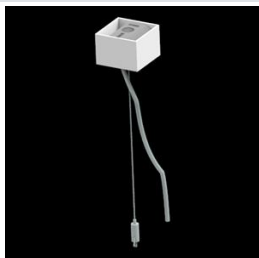

Product: X-LINE PRO COMPACT 6000 PLX E 34 840 / L-1694MM

Index: 19.2117.1441.34

Description

Light fitting made out of aluminium profile. Simple luminaire construction (no mounting plates or LED plates). LEDs in the standard version are mounted by inserting them into the slot in the middle of the profile. Direct (down) light distribution. Available optical systems: PMMA opal diffuser (PLX), microprismatic PMMA (Micro-PRM). The luminaire is available in a single version. Available colors: anodized aluminum, black RAL 9005, white RAL 9016 or any color from the RAL palette on request. Gray, white or black polycarbonate end caps. Plastic plate (HIPS) masking the electronics compartment (only in luminaires with direct distribution). Possibility to use an aluminum snap-on aluminum cover and increase the IP rating to IP40. The use of luminaires typically for offices, public utility rooms, communication / common areas in multi-family buildings.

Mechanical data

Assembly	directly mounted to ceiling construction or surface mounted on slings using accessories
Material	aluminum
Color	RAL 9016 (white)
Diffuser	PLX (PMMA opal)
Impact resistant	IK04
Weight [kg]	2,1
Dimensions [mm]	1694 x 60 x 72

A graph of light

Accessories

Index 19.3272.0301.34

Name SUSPENSION NEW TYPE-A 34
LENGHT 1,5M WIRE 3X 1-POINT

Index 19.3272.1205.00

Name SUSPENSION NEW TYPE-E
LENGHT-1,5 METER WITHOUT
WIRE 1-POINT

Index 19.2117.0007.34