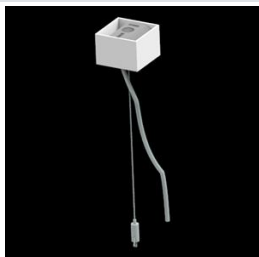

Product: X-LINE PRO COMPACT 6000 PLX E 34 840 / L-1694MM

Index: 19.2117.1441.34

Description

Light fitting made out of aluminium profile. Simple luminaire construction (no mounting plates or LED plates). LEDs in the standard version are mounted by inserting them into the slot in the middle of the profile. Direct (down) light distribution. Available optical systems: PMMA opal diffuser (PLX), microprismatic PMMA (Micro-PRM). The luminaire is available in a single version. Available colors: anodized aluminum, black RAL 9005, white RAL 9016 or any color from the RAL palette on request. Gray, white or black polycarbonate end caps. Plastic plate (HIPS) masking the electronics compartment (only in luminaires with direct distribution). Possibility to use an aluminum snap-on aluminum cover and increase the IP rating to IP40. The use of luminaires typically for offices, public utility rooms, communication / common areas in multi-family buildings.

Mechanical data

Assembly	directly mounted to ceiling construction or surface mounted on slings using accessories
Material	aluminum
Color	RAL 9016 (white)
Diffuser	PLX (PMMA opal)
Impact resistant	IK04
Dimensions [mm]	1694 x 60 x 72

A graph of light

Accessories

Index 19.3272.0301.34

Name SUSPENSION NEW TYPE-A 34
LENGHT 1,5M WIRE 3X 1-POINT

Index 19.3272.1205.00

Name SUSPENSION NEW TYPE-E
LENGHT-1,5 METER WITHOUT
WIRE 1-POINT

Index 19.2117.0007.34