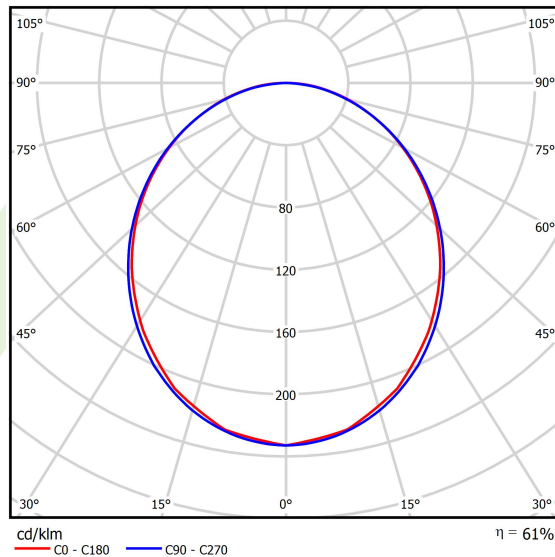

Mechanical data

Assembly	directly mounted to ceiling construction or surface mounted on slings using accessories
Material	aluminum
Color	RAL 9005 (black)
Diffuser	PLX (PMMA opal)
Impact resistant	IK04
Dimensions [mm]	1694 x 60 x 72

A graph of light