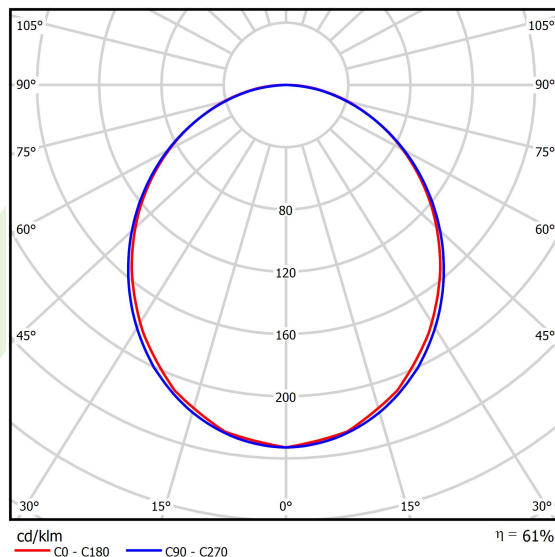

Mechanical data

Assembly	directly mounted to ceiling construction or surface mounted on slings using accessories
Material	aluminum
Color	RAL 9005 (black)
Diffuser	PLX (PMMA opal)
Impact resistant	IK04
Dimensions [mm]	1694 x 60 x 72

A graph of light