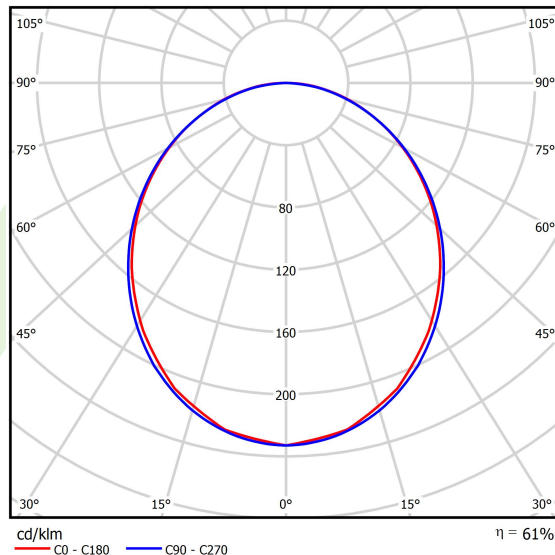

Mechanical data

Assembly	directly mounted to ceiling construction or surface mounted on slings using accessories
Material	aluminum
Color	RAL 9005 (black)
Diffuser	PLX (PMMA opal)
Impact resistant	IK04
Dimensions [mm]	1694 x 60 x 72

A graph of light