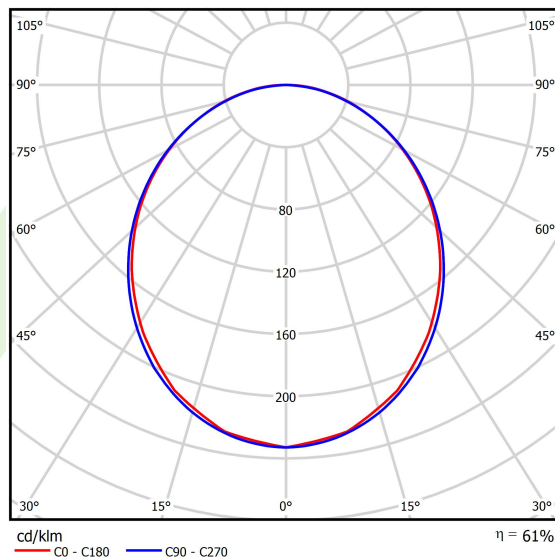

Mechanical data

Assembly	directly mounted to ceiling construction or surface mounted on slings using accessories
Material	aluminum
Color	RAL 9016 (white)
Diffuser	PLX (PMMA opal)
Impact resistant	IK04
Dimensions [mm]	1694 x 60 x 72

A graph of light