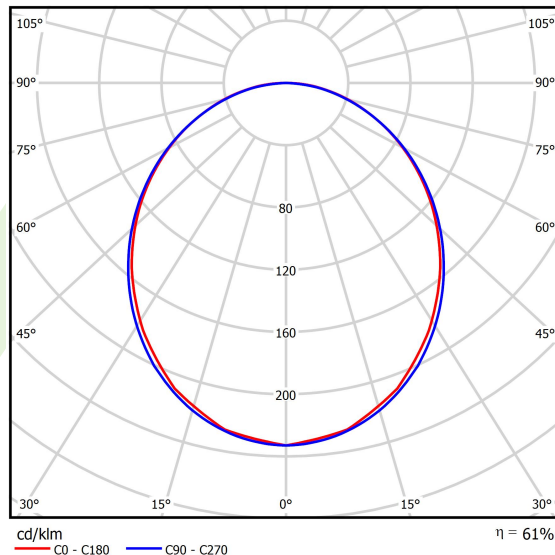

Mechanical data

Assembly	directly mounted to ceiling construction or surface mounted on slings using accessories
Material	aluminum
Color	RAL 9016 (white)
Diffuser	PLX (PMMA opal)
Impact resistant	IK04
Dimensions [mm]	1694 x 60 x 72

A graph of light