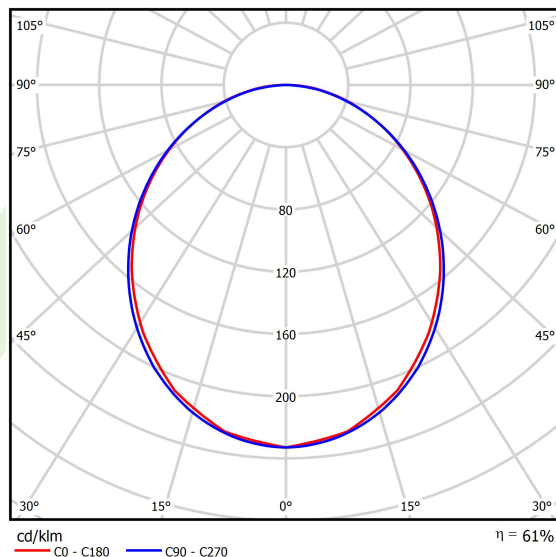

Mechanical data

Assembly	directly mounted to ceiling construction or surface mounted on slings using accessories
Material	aluminum
Color	RAL 9016 (white)
Diffuser	PLX (PMMA opal)
Impact resistant	IK04
Dimensions [mm]	1132 x 60 x 72

A graph of light