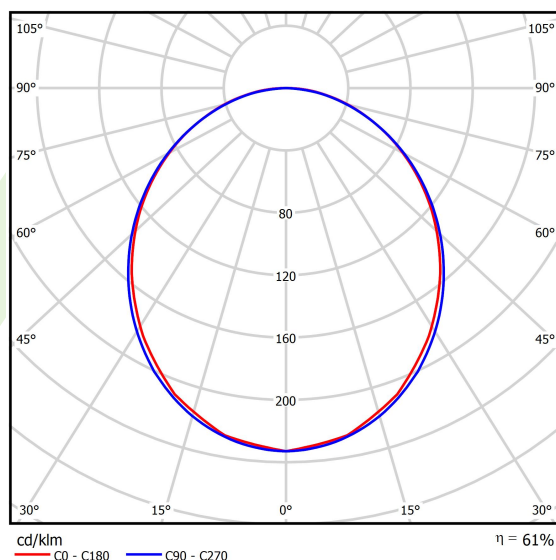

## Light and electrical data

Light source	<b>LED</b>
Luminous flux LED [lm]	<b>4458</b>
LED power [W]	<b>22,2</b>
Luminaire luminous flux [lm]	<b>2723,8</b>
Power of luminaire [W]	<b>25,2</b>
Luminaire's light efficiency [lm/W]	<b>108,1</b>
Color of the light [K]	<b>4000</b>
CRI	<b>&gt;80</b>
SDCM (LED sources)	<b>3</b>
Beam angle [°]	<b>(C0-C180) / (C90-C270) - 103,4° / 104,8°</b>
Photobiological risk class (IEC/EN 62471)	<b>RG0</b>
Protection against electric shock	<b>I</b>
Protection degree	<b>IP40</b>
Voltage	<b>220..240 V, 50..60 Hz</b>
Lifetime of LED sources [h]	<b>90000</b>
Lx/By	<b>L80/B10</b>
Operating temperature range [°C]	<b>5 ÷ 35</b>
Driver	<b>standard on/off (E)</b>
Power factor cos φ	<b>&gt;0,95</b>
Circuit load capacity	<b>25 (B10), 40 (B16), 39 (C10), 62 (C16)</b>

**A graph of light**