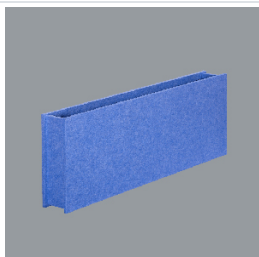

## Description

Light fitting made out of aluminium profile. Simple luminaire construction (no mounting plates or LED plates). LEDs in the standard version are mounted by inserting them into the slot in the middle of the profile. Direct (down) light distribution. Available optical systems: PMMA opal diffuser (PLX), microprismatic PMMA (Micro-PRM). The luminaire is available in a single version. Available colors: anodized aluminum, black RAL 9005, white RAL 9016 or any color from the RAL palette on request. Gray, white or black polycarbonate end caps. Plastic plate (HIPS) masking the electronics compartment (only in luminaires with direct distribution). Possibility to use an aluminum snap-on aluminum cover and increase the IP rating to IP40. The use of luminaires typically for offices, public utility rooms, communication / common areas in multi-family buildings. There is the possibility of fitting a luminaire with a sound-absorbing housing.

Name X-LINE PRO COMPACT L-DOWN  
SURFACE BRACKET SET 34

Index 19.2117.0004.00

Name X-LINE PRO SOUND  
ABSORBENT L-1132MM RED

Index 19.2117.0005.00

Name X-LINE PRO SOUND  
ABSORBENT L-1132MM BLUE

Index 19.2117.0006.00