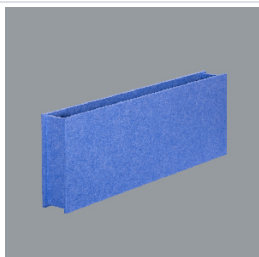

## Description

Light fitting made out of aluminium profile. Simple luminaire construction (no mounting plates or LED plates). LEDs in the standard version are mounted by inserting them into the slot in the middle of the profile. Direct (down) light distribution. Available optical systems: PMMA opal diffuser (PLX), microprismatic PMMA (Micro-PRM). The luminaire is available in a single version. Available colors: anodized aluminum, black RAL 9005, white RAL 9016 or any color from the RAL palette on request. Gray, white or black polycarbonate end caps. Plastic plate (HIPS) masking the electronics compartment (only in luminaires with direct distribution). Possibility to use an aluminum snap-on aluminum cover and increase the IP rating to IP40. The use of luminaires typically for offices, public utility rooms, communication / common areas in multi-family buildings. There is the possibility of fitting a luminaire with a sound-absorbing housing.

Name X-LINE PRO COMPACT L-DOWN  
SURFACE BRACKET SET 04

Index 19.2117.0004.00

Name X-LINE PRO SOUND  
ABSORBENT L-1132MM RED

Index 19.2117.0005.00

Name X-LINE PRO SOUND  
ABSORBENT L-1132MM BLUE

Index 19.2117.0006.00