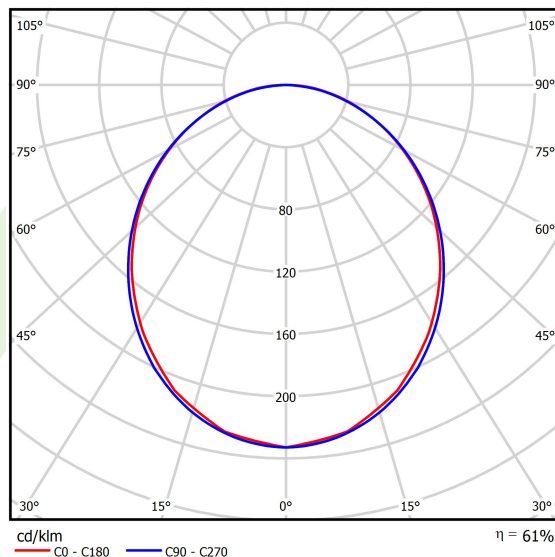

Mechanical data

Assembly	directly mounted to ceiling construction or surface mounted on slings using accessories
Material	aluminum
Color	RAL 9005 (black)
Diffuser	PLX (PMMA opal)
Impact resistant	IK04
Dimensions [mm]	1132 x 60 x 72

A graph of light