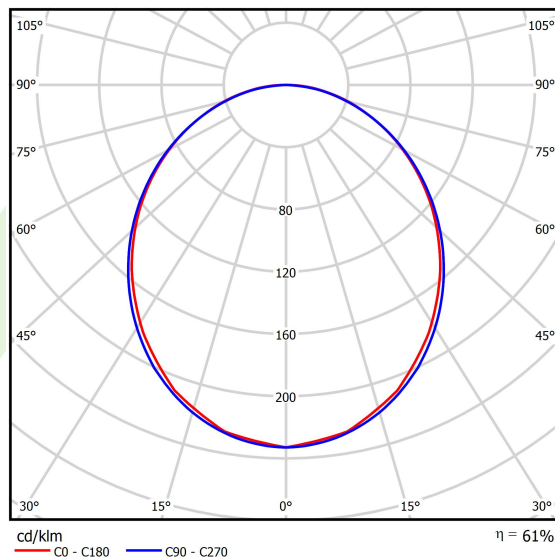

Mechanical data

Assembly	directly mounted to ceiling construction or surface mounted on slings using accessories
Material	aluminum
Color	anodised aluminum
Diffuser	PLX (PMMA opal)
Impact resistant	IK04
Dimensions [mm]	1132 x 60 x 72

A graph of light