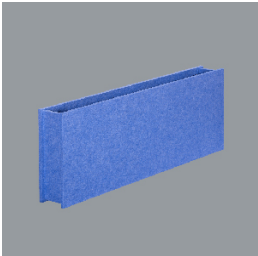

Product: X-LINE PRO COMPACT 4000 PLX E 04 830 / L-1132MM

Index: 19.2117.1331.04

Description

Light fitting made out of aluminium profile. Simple luminaire construction (no mounting plates or LED plates). LEDs in the standard version are mounted by inserting them into the slot in the middle of the profile. Direct (down) light distribution. Available optical systems: PMMA opal diffuser (PLX), microprismatic PMMA (Micro-PRM). The luminaire is available in a single version. Available colors: anodized aluminum, black RAL 9005, white RAL 9016 or any color from the RAL palette on request. Gray, white or black polycarbonate end caps. Plastic plate (HIPS) masking the electronics compartment (only in luminaires with direct distribution). Possibility to use an aluminum snap-on aluminum cover and increase the IP rating to IP40. The use of luminaires typically for offices, public utility rooms, communication / common areas in multi-family buildings. There is the possibility of fitting a luminaire with a sound-absorbing housing.

Mechanical data

Assembly	directly mounted to ceiling construction or surface mounted on slings using accessories
Material	aluminum
Color	RAL 9005 (black)
Diffuser	PLX (PMMA opal)
Impact resistant	IK04
Dimensions [mm]	1132 x 60 x 72

A graph of light

Accessories

Index 6E1-500KW041P-3

Name SUSPENSION NEW TYPE-A 04
LENGHT 1,5M WIRE 3X 1-POINT

Index 19.3272.1205.00

Name SUSPENSION NEW TYPE-E
LENGHT-1,5 METER WITHOUT
WIRE 1-POINT

Index 19.2117.0007.04

Name X-LINE PRO COMPACT L-DOWN
SURFACE BRACKET SET 04

Index 19.2117.0004.00

Name X-LINE PRO SOUND
ABSORBENT L-1132MM RED

Index 19.2117.0005.00

Name X-LINE PRO SOUND
ABSORBENT L-1132MM BLUE

Index 19.2117.0006.00