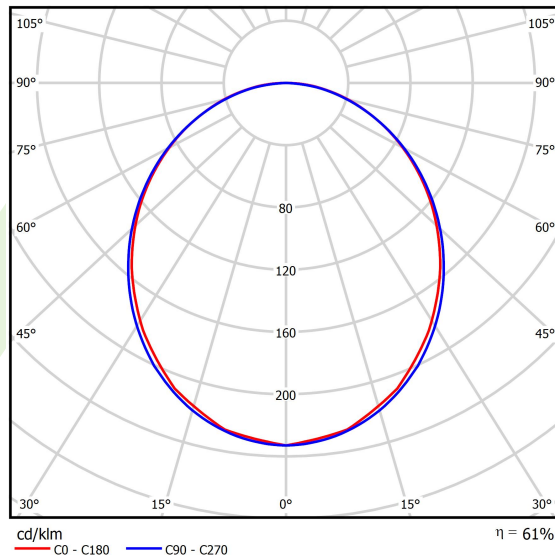

Mechanical data

Assembly	directly mounted to ceiling construction or surface mounted on slings using accessories
Material	aluminum
Color	RAL 9016 (white)
Diffuser	PLX (PMMA opal)
Impact resistant	IK04
Dimensions [mm]	852 x 60 x 72

A graph of light