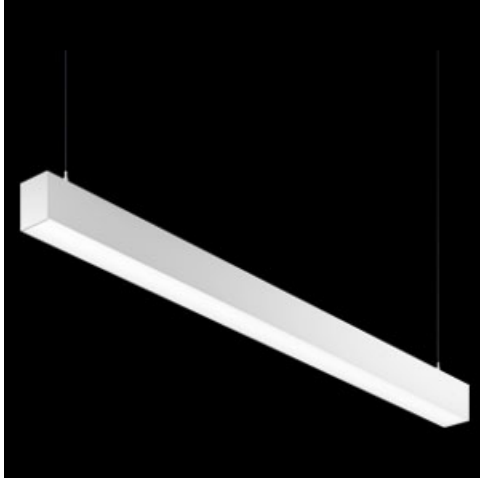

Product: X-LINE PRO COMPACT 3000 PLX E 34 840 / L-852MM

Index: 19.2117.1241.34

Description

Light fitting made out of aluminium profile. Simple luminaire construction (no mounting plates or LED plates). LEDs in the standard version are mounted by inserting them into the slot in the middle of the profile. Direct (down) light distribution. Available optical systems: PMMA opal diffuser (PLX), microprismatic PMMA (Micro-PRM). The luminaire is available in a single version. Available colors: anodized aluminum, black RAL 9005, white RAL 9016 or any color from the RAL palette on request. Gray, white or black polycarbonate end caps. Plastic plate (HIPS) masking the electronics compartment (only in luminaires with direct distribution). Possibility to use an aluminum snap-on aluminum cover and increase the IP rating to IP40. The use of luminaires typically for offices, public utility rooms, communication / common areas in multi-family buildings.

Product information

Category	Compact
Family	X-LINE PRO COMPACT
Name	X-LINE PRO COMPACT 3000 PLX E 34 840 / L-852MM
Index	19.2117.1241.34

Light and electrical data

Light source	LED
Luminous flux LED [lm]	3343
LED power [W]	16,65
Luminaire luminous flux [lm]	2042,6
Power of luminaire [W]	18,9
Luminaire's light efficiency [lm/W]	108,1
Color of the light [K]	4000
CRI	>80
SDCM (LED sources)	3
Beam angle [°]	(C0-C180) / (C90-C270) - 103,4° / 104,8°
Photobiological risk class (IEC/EN 62471)	RG0
Protection against electric shock	I
Protection degree	IP40
Voltage	220..240 V, 50..60 Hz
Lifetime of LED sources [h]	90000
Lx/By	L80/B10
Operating temperature range [°C]	5 ÷ 35
Driver	standard on/off (E)
Power factor cos φ	>0,95
Circuit load capacity	25 (B10), 40 (B16), 39 (C10), 62 (C16)

Mechanical data

Assembly	directly mounted to ceiling construction or surface mounted on slings using accessories
Material	aluminum
Color	RAL 9016 (white)
Diffuser	PLX (PMMA opal)
Impact resistant	IK04
Dimensions [mm]	852 x 60 x 72