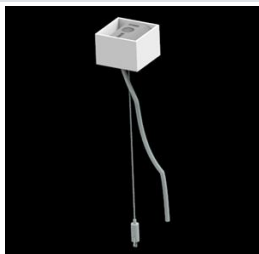

Product: X-LINE PRO COMPACT 3000 PLX E 34 840 / L-852MM

Index: 19.2117.1241.34

Description

Light fitting made out of aluminium profile. Simple luminaire construction (no mounting plates or LED plates). LEDs in the standard version are mounted by inserting them into the slot in the middle of the profile. Direct (down) light distribution. Available optical systems: PMMA opal diffuser (PLX), microprismatic PMMA (Micro-PRM). The luminaire is available in a single version. Available colors: anodized aluminum, black RAL 9005, white RAL 9016 or any color from the RAL palette on request. Gray, white or black polycarbonate end caps. Plastic plate (HIPS) masking the electronics compartment (only in luminaires with direct distribution). Possibility to use an aluminum snap-on aluminum cover and increase the IP rating to IP40. The use of luminaires typically for offices, public utility rooms, communication / common areas in multi-family buildings.

Mechanical data

Assembly	directly mounted to ceiling construction or surface mounted on slings using accessories
Material	aluminum
Color	RAL 9016 (white)
Diffuser	PLX (PMMA opal)
Impact resistant	IK04
Dimensions [mm]	852 x 60 x 72

A graph of light

Accessories

Index 19.3272.0301.34

Name SUSPENSION NEW TYPE-A 34
LENGHT 1,5M WIRE 3X 1-POINT

Index 19.3272.1205.00

Name SUSPENSION NEW TYPE-E
LENGHT-1,5 METER WITHOUT
WIRE 1-POINT

Index 19.2117.0007.34