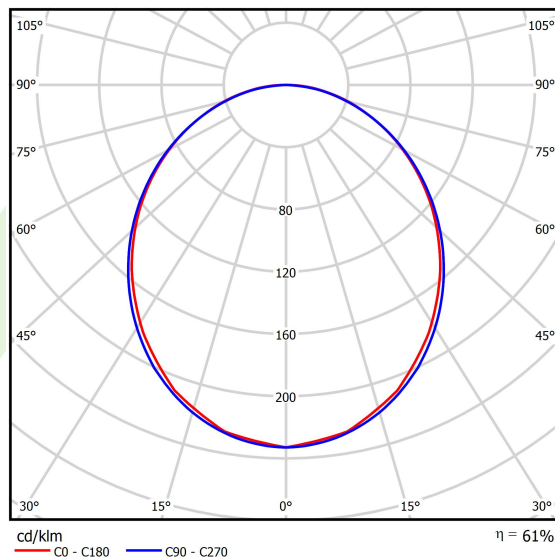

Mechanical data

Assembly	directly mounted to ceiling construction or surface mounted on slings using accessories
Material	aluminum
Color	RAL 9016 (white)
Diffuser	PLX (PMMA opal)
Impact resistant	IK04
Dimensions [mm]	852 x 60 x 72

A graph of light