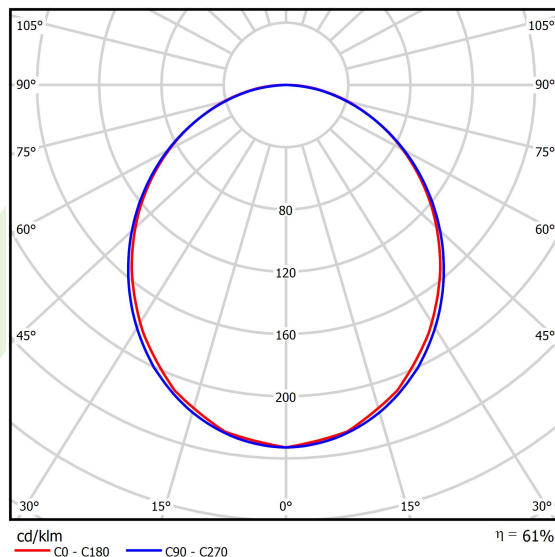

Mechanical data

Assembly	directly mounted to ceiling construction or surface mounted on slings using accessories
Material	aluminum
Color	RAL 9005 (black)
Diffuser	PLX (PMMA opal)
Impact resistant	IK04
Dimensions [mm]	852 x 60 x 72

A graph of light