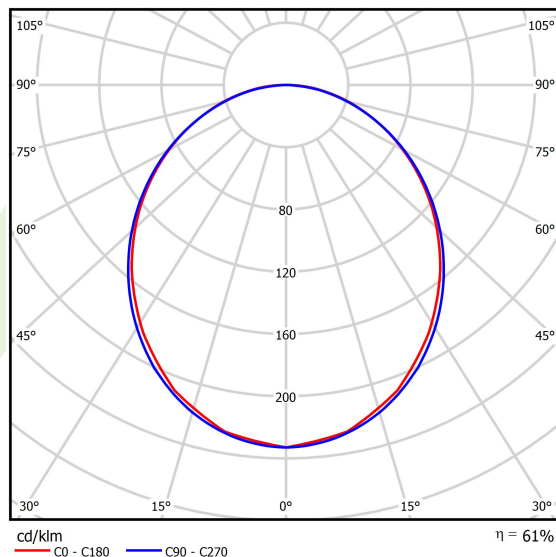

Mechanical data

Assembly	directly mounted to ceiling construction or surface mounted on slings using accessories
Material	aluminum
Color	RAL 9016 (white)
Diffuser	PLX (PMMA opal)
Impact resistant	IK04
Dimensions [mm]	852 x 60 x 72

A graph of light