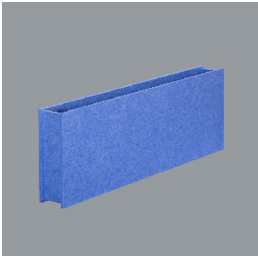

Mechanical data

Assembly	directly mounted to ceiling construction or surface mounted on slings using accessories
Material	aluminum
Color	RAL 9005 (black)
Diffuser	PLX (PMMA opal)
Impact resistant	IK04
Dimensions [mm]	572 x 60 x 72

A graph of light

Accessories

Index 6E1-500KW041P-5

Name SUSPENSION NEW TYPE-A 04
LENGHT 1,5M WIRE 5X 1-POINT

Index 19.3272.1205.00

Name SUSPENSION NEW TYPE-E
LENGHT-1,5 METER WITHOUT
WIRE 1-POINT

Index 19.2117.0007.04

Name X-LINE PRO COMPACT L-DOWN
SURFACE BRACKET SET 04

Index 19.2117.0001.00

Name X-LINE PRO SOUND
ABSORBENT L-572MM RED

Index 19.2117.0002.00

Name X-LINE PRO SOUND
ABSORBENT L-572MM BLUE

Index 19.2117.0003.00

Name X-LINE PRO SOUND
ABSORBENT L-572MM GREY