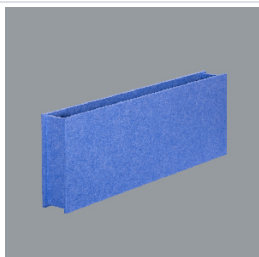

Name X-LINE PRO COMPACT L-DOWN
SURFACE BRACKET SET 34

Index 19.2117.0001.00

Name X-LINE PRO SOUND
ABSORBENT L-572MM RED

Index 19.2117.0002.00

Name X-LINE PRO SOUND
ABSORBENT L-572MM BLUE

Index 19.2117.0003.00