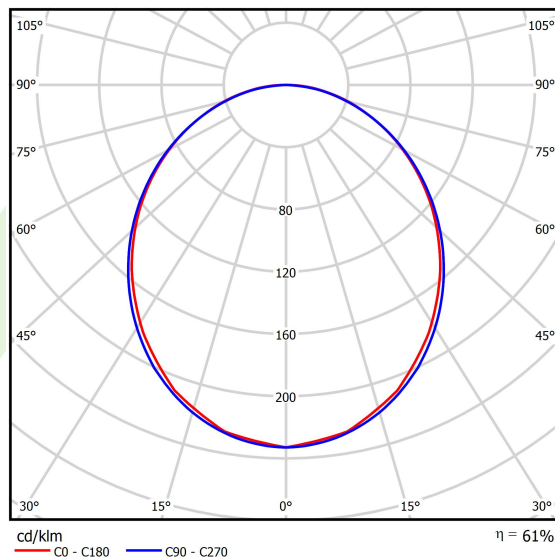

## Light and electrical data

Light source	<b>LED</b>
Luminous flux LED [lm]	<b>2140,1</b>
LED power [W]	<b>11,1</b>
Luminaire luminous flux [lm]	<b>1307,6</b>
Power of luminaire [W]	<b>13,1</b>
Luminaire's light efficiency [lm/W]	<b>99,8</b>
Color of the light [K]	<b>3000</b>
CRI	<b>&gt;80</b>
SDCM (LED sources)	<b>3</b>
Beam angle [°]	<b>(C0-C180) / (C90-C270) - 103,4° / 104,8°</b>
Photobiological risk class (IEC/EN 62471)	<b>RG0</b>
Protection against electric shock	<b>I</b>
Protection degree	<b>IP40</b>
Voltage	<b>220..240 V, 50..60 Hz</b>
Lifetime of LED sources [h]	<b>90000</b>
Lx/By	<b>L80/B10</b>
Operating temperature range [°C]	<b>5 ÷ 35</b>
Driver	<b>DIM DALI (EDD)</b>
Power factor cos φ	<b>&gt;0,95</b>
Circuit load capacity	<b>20 (B10), 31 (B16), 33 (C10), 53 (C16)</b>

**A graph of light**