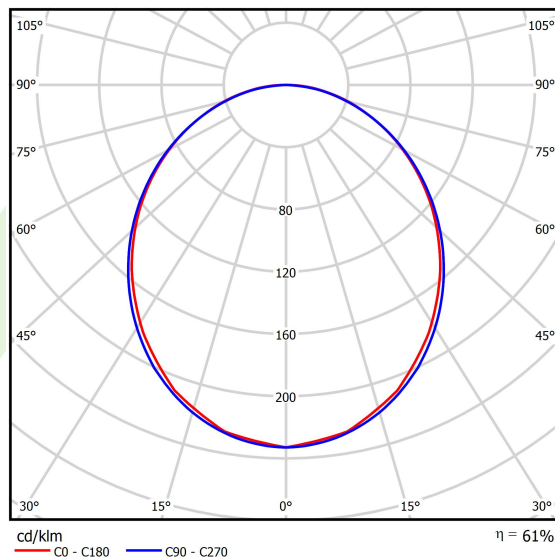

## Light and electrical data

Light source	<b>LED</b>
Luminous flux LED [lm]	<b>2140,1</b>
LED power [W]	<b>11,1</b>
Luminaire luminous flux [lm]	<b>1307,6</b>
Power of luminaire [W]	<b>13,1</b>
Luminaire's light efficiency [lm/W]	<b>99,8</b>
Color of the light [K]	<b>3000</b>
CRI	<b>&gt;80</b>
SDCM (LED sources)	<b>3</b>
Beam angle [°]	<b>(C0-C180) / (C90-C270) - 103,4° / 104,8°</b>
Photobiological risk class (IEC/EN 62471)	<b>RG0</b>
Protection against electric shock	<b>I</b>
Protection degree	<b>IP40</b>
Voltage	<b>220..240 V, 50..60 Hz</b>
Lifetime of LED sources [h]	<b>90000</b>
Lx/By	<b>L80/B10</b>
Operating temperature range [°C]	<b>5 ÷ 35</b>
Driver	<b>standard on/off (E)</b>
Power factor cos φ	<b>&gt;0,95</b>
Circuit load capacity	<b>46 (B10), 74 (B16), 72 (C10), 115 (C16)</b>

**A graph of light**