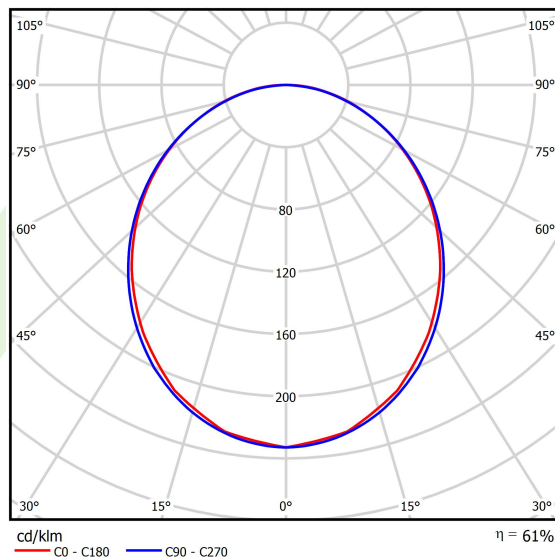

Mechanical data

Assembly	directly mounted to ceiling construction or surface mounted on slings using accessories
Material	aluminum
Color	RAL 9016 (white)
Diffuser	PLX (PMMA opal)
Impact resistant	IK04
Dimensions [mm]	572 x 60 x 72

A graph of light