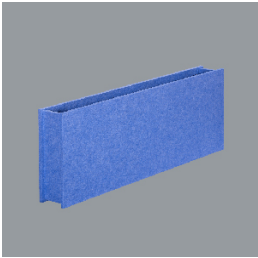

## Description

Light fitting made out of aluminium profile. Simple luminaire construction (no mounting plates or LED plates). LEDs in the standard version are mounted by inserting them into the slot in the middle of the profile. Direct (down) light distribution. Available optical systems: PMMA opal diffuser (PLX), microprismatic PMMA (Micro-PRM). The luminaire is available in a single version. Available colors: anodized aluminum, black RAL 9005, white RAL 9016 or any color from the RAL palette on request. Gray, white or black polycarbonate end caps. Plastic plate (HIPS) masking the electronics compartment (only in luminaires with direct distribution). Possibility to use an aluminum snap-on aluminum cover and increase the IP rating to IP40. The use of luminaires typically for offices, public utility rooms, communication / common areas in multi-family buildings. There is the possibility of fitting a luminaire with a sound-absorbing housing.

Name X-LINE PRO COMPACT L-DOWN  
SURFACE BRACKET SET 34

Index 19.2117.0001.00

Name X-LINE PRO SOUND  
ABSORBENT L-572MM RED

Index 19.2117.0002.00

Name X-LINE PRO SOUND  
ABSORBENT L-572MM BLUE

Index 19.2117.0003.00