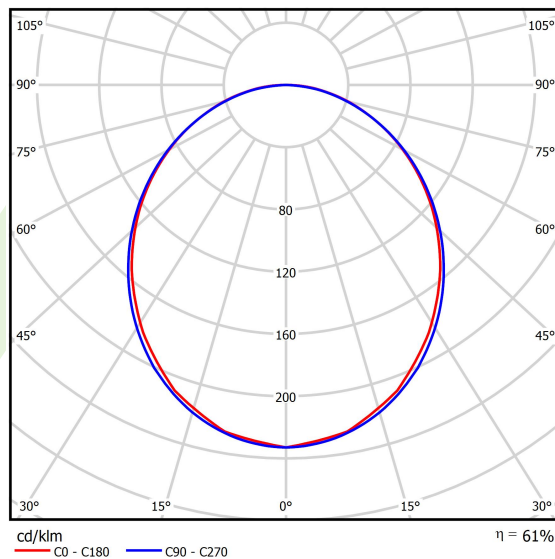

Mechanical data

Assembly	directly mounted to ceiling construction or surface mounted on slings using accessories
Material	aluminum
Color	anodised aluminum
Diffuser	PLX (PMMA opal)
Impact resistant	IK04
Dimensions [mm]	572 x 60 x 72

A graph of light