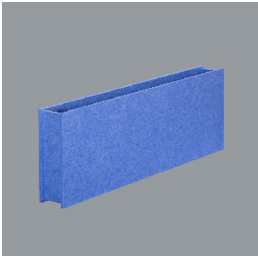

Mechanical data

Assembly	directly mounted to ceiling construction or surface mounted on slings using accessories
Material	aluminum
Color	RAL 9005 (black)
Diffuser	PLX (PMMA opal)
Impact resistant	IK04
Dimensions [mm]	572 x 60 x 72

A graph of light

Accessories

Index 6E1-500KW041P-3

Name SUSPENSION NEW TYPE-A 04
LENGHT 1,5M WIRE 3X 1-POINT

Index 19.3272.1205.00

Name SUSPENSION NEW TYPE-E
LENGHT-1,5 METER WITHOUT
WIRE 1-POINT

Index 19.2117.0007.04

Name X-LINE PRO COMPACT L-DOWN
SURFACE BRACKET SET 04

Index 19.2117.0001.00

Name X-LINE PRO SOUND
ABSORBENT L-572MM RED

Index 19.2117.0002.00

Name X-LINE PRO SOUND
ABSORBENT L-572MM BLUE

Index 19.2117.0003.00

Name X-LINE PRO SOUND
ABSORBENT L-572MM GREY