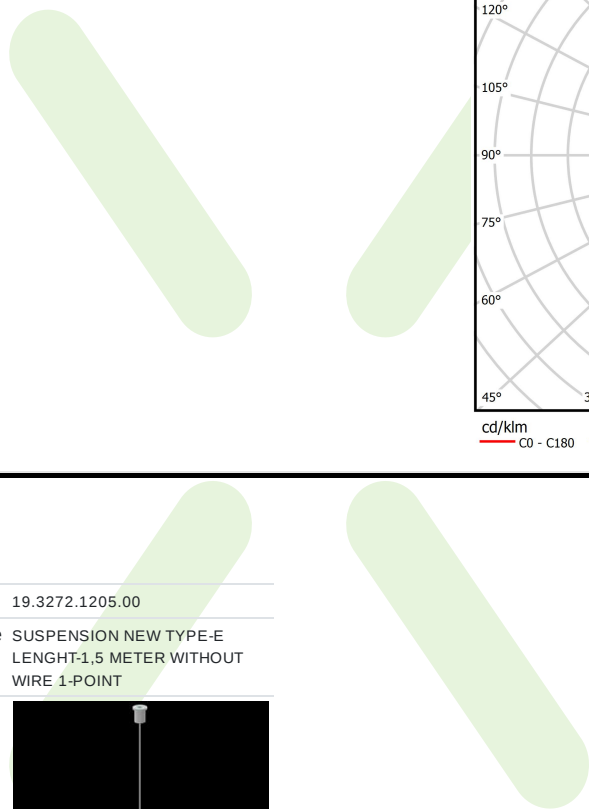

Mechanical data

Assembly	surface mounted on slings using accessories
Material	aluminum
Color	RAL 9016 (white)
Diffuser	PLX-T/Micro-PRM (transparent PMMA/micro-prismatic diffuser PMMA) [up/down]
Impact resistant	IK04
Dimensions [mm]	2254 x 60 x 72

A graph of light