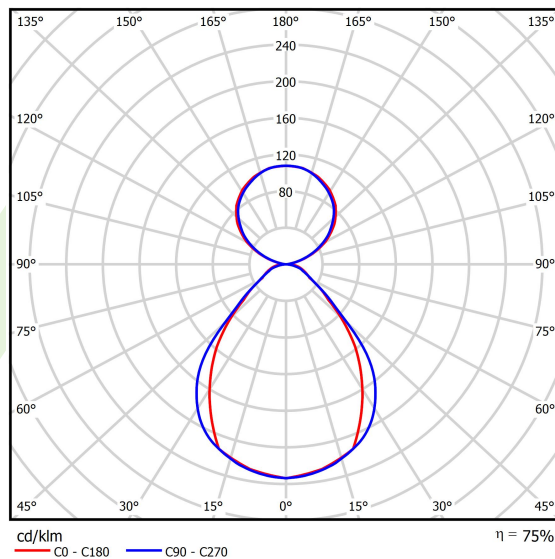

Mechanical data

Assembly	surface mounted on slings using accessories
Material	aluminum
Color	anodised aluminum
Diffuser	PLX-T/Micro-PRM (transparent PMMA/micro-prismatic diffuser PMMA) [up/down]
Impact resistant	IK04
Dimensions [mm]	1694 x 60 x 72

A graph of light