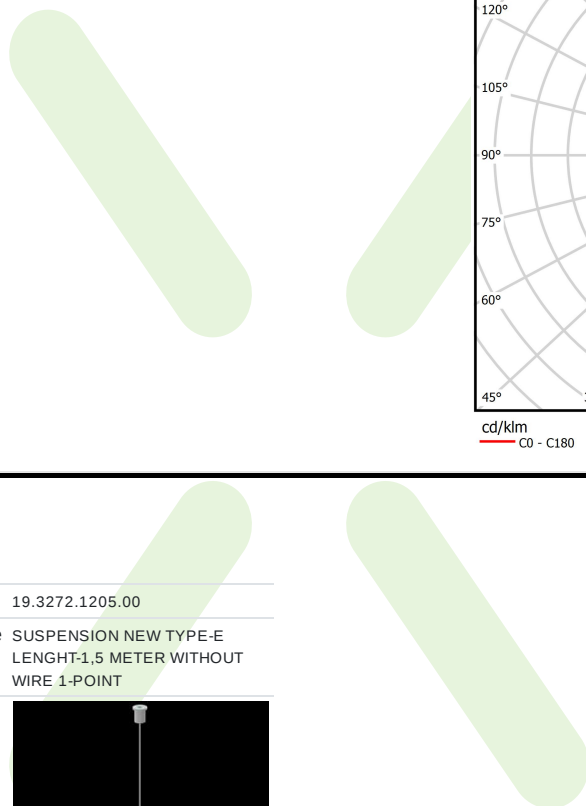

Mechanical data

Assembly	surface mounted on slings using accessories
Material	aluminum
Color	anodised aluminum
Diffuser	PLX-T/Micro-PRM (transparent PMMA/micro-prismatic diffuser PMMA) [up/down]
Impact resistant	IK04
Dimensions [mm]	852 x 60 x 72

A graph of light