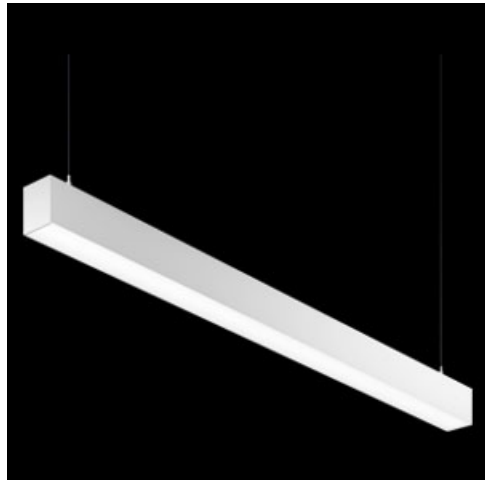

Product: X-LINE PRO COMPACT 3000/6000 PLX-T/PLX EDD 34 840 / L-1694MM

Index: 19.2117.4443.34

Description

Light fitting made out of aluminium profile. Simple luminaire construction (no mounting plates or LED plates). LEDs in the standard version are mounted by inserting them into the slot in the middle of the profile. Direct-indirect (up&down) light distribution. Available optical systems: PMMA opal diffuser (PLX), microprismatic PMMA (Micro-PRM). Diffuser used for indirect light distribution (at the top of the luminaire) available only in the PLX-T version (transparent PMMA). The luminaire is available in a single version. Available colors: anodized aluminum, black RAL 9005, white RAL 9016 or any color from the RAL palette on request. Gray, white or black polycarbonate end caps. Plastic plate (HIPS) masking the electronics compartment (only in luminaires with direct distribution). Possibility to use an aluminum snap-on aluminum cover and increase the IP rating to IP40. The use of luminaires typically for offices, public utility rooms, communication / common areas in multi-family buildings.

Mechanical data

Assembly	surface mounted on slings using accessories
Material	aluminum
Color	RAL 9016 (white)
Diffuser	PLX-T/PLX (transparent PMMA/PMMA opal) [up/down]
Impact resistant	IK04
Dimensions [mm]	1694 x 60 x 72