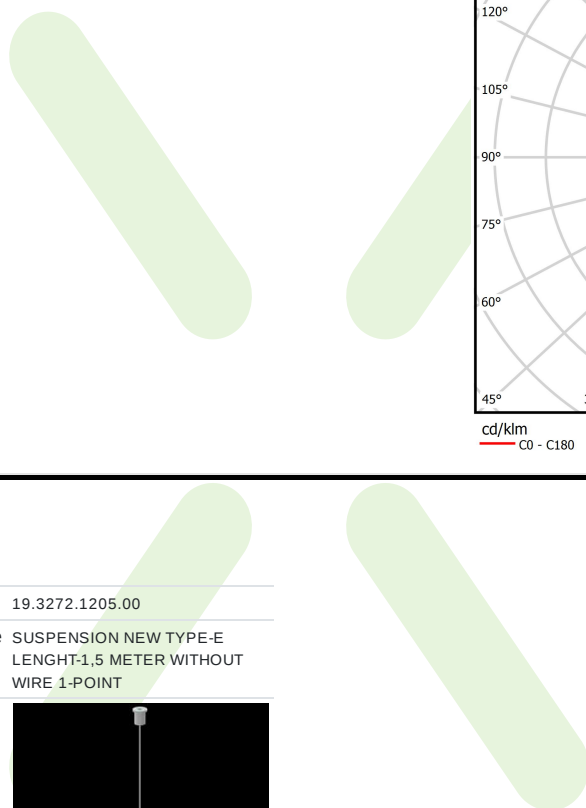

Product information

Category	Compact
Family	X-LINE PRO COMPACT UP&DOWN
Name	X-LINE PRO COMPACT 3000/6000 PLX-T/PLX EDD 34 830 / L-1694MM
Index	19.2117.4433.34

Light and electrical data

Light source	LED
Luminous flux LED [lm]	9048
LED power [W]	46
Luminaire luminous flux [lm]	6333,6
Power of luminaire [W]	52,3
Luminaire's light efficiency [lm/W]	121,1
Color of the light [K]	3000
CRI	>80
SDCM (LED sources)	3
Beam angle [°]	(C0-C180) / (C90-C270) - 103,4° / 104,2°
Photobiological risk class (IEC/EN 62471)	RG0
Protection against electric shock	I
Protection degree	IP40
Voltage	220..240 V, 50..60 Hz
Lifetime of LED sources [h]	90000
Lx/By	L80/B10
Operating temperature range [°C]	5 ÷ 35
Driver	DIM DALI (EDD)
Power factor cos φ	>0,95
Circuit load capacity	8 (B10), 14 (B16), 13 (C10), 20 (C16)

Mechanical data

Assembly	surface mounted on slings using accessories
Material	aluminum
Color	RAL 9016 (white)
Diffuser	PLX-T/PLX (transparent PMMA/PMMA opal) [up/down]
Impact resistant	IK04
Dimensions [mm]	1694 x 60 x 72

A graph of light

Accessories

Index 6E1-500KW341P-5

Name SUSPENSION NEW TYPE-A 34
LENGHT 1,5M WIRE 5X 1-POINT

Index 19.3272.1205.00

Name SUSPENSION NEW TYPE-E
LENGHT-1,5 METER WITHOUT
WIRE 1-POINT