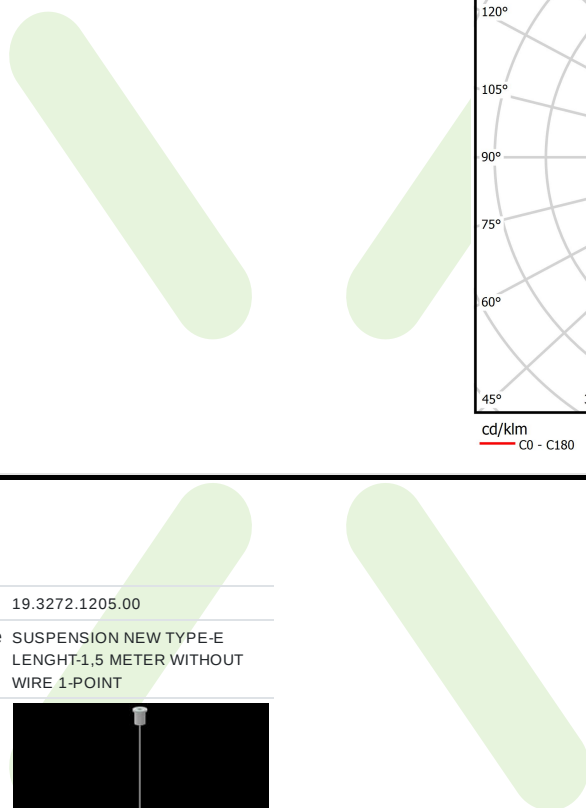

Product information

Category	Compact
Family	X-LINE PRO COMPACT UP&DOWN
Name	X-LINE PRO COMPACT 3000/6000 PLX-T/PLX EDD 04 830 / L-1694MM
Index	19.2117.4433.04

Light and electrical data

Light source	LED
Luminous flux LED [lm]	9048
LED power [W]	46
Luminaire luminous flux [lm]	6333,6
Power of luminaire [W]	52,3
Luminaire's light efficiency [lm/W]	121,1
Color of the light [K]	3000
CRI	>80
SDCM (LED sources)	3
Beam angle [°]	(C0-C180) / (C90-C270) - 103,4° / 104,2°
Photobiological risk class (IEC/EN 62471)	RG0
Protection against electric shock	I
Protection degree	IP40
Voltage	220..240 V, 50..60 Hz
Lifetime of LED sources [h]	90000
Lx/By	L80/B10
Operating temperature range [°C]	5 ÷ 35
Driver	DIM DALI (EDD)
Power factor cos φ	>0,95
Circuit load capacity	8 (B10), 14 (B16), 13 (C10), 20 (C16)

Mechanical data

Assembly	surface mounted on slings using accessories
Material	aluminum
Color	RAL 9005 (black)
Diffuser	PLX-T/PLX (transparent PMMA/PMMA opal) [up/down]
Impact resistant	IK04
Dimensions [mm]	1694 x 60 x 72

A graph of light

Accessories

Index 6E1-500KW041P-5

Name SUSPENSION NEW TYPE-A 04
LENGHT 1,5M WIRE 5X 1-POINT

Index 19.3272.1205.00

Name SUSPENSION NEW TYPE-E
LENGHT-1,5 METER WITHOUT
WIRE 1-POINT