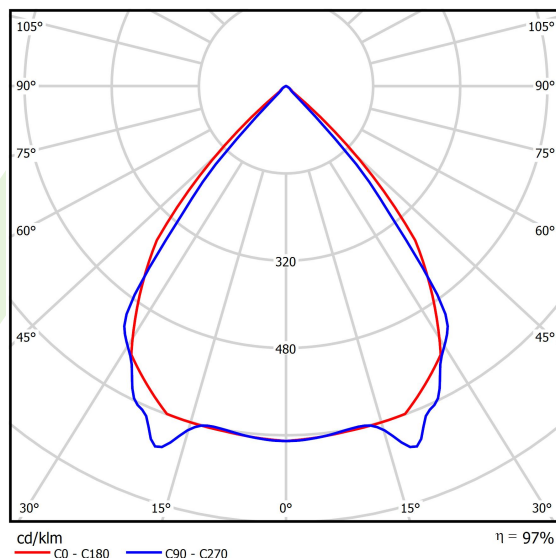

Mechanical data

Assembly	directly mounted to ceiling construction or surface mounted on slings using accessories
Material	aluminum
Color	anodised aluminum
Diffuser	LOUVER (anti-glare louver)
Impact resistant	IK04
Weight [kg]	4,2
Dimensions [mm]	2240 x 60 x 70

A graph of light