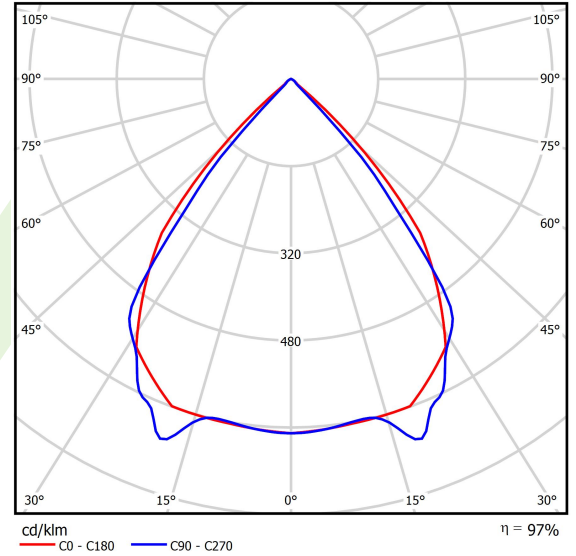

Mechanical data

Assembly	directly mounted to ceiling construction or surface mounted on slings using accessories
Material	aluminum
Color	RAL 9005 (black)
Diffuser	LOUVER (anti-glare louver)
Impact resistant	IK04
Dimensions [mm]	2240 x 60 x 70

A graph of light